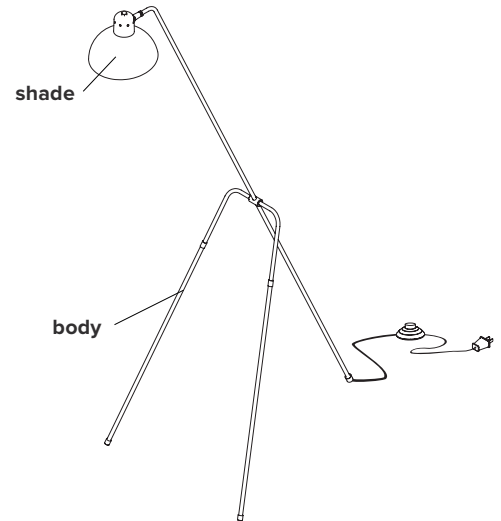

WALDORF GRUE FLOOR

type	floor	
materials	shade :	powder coated steel & aluminium
	body :	brass
	sphere :	milk glass (G60)
	hardware :	brass
	wire :	vinyl
wire length	96" / 2438 mm footswitch at 24" / 610 mm from body	
weight	3.0 lb / 1.4 kg	
light bulb	LED (included), 4,5W	
sockets	G9	
voltage	120V / 240V	
certifications	  	
notes	<ul style="list-style-type: none"> - lead time between 7-9 weeks - dimensions are approximate and may vary slightly 	

ORDER GUIDE: SKU

<u>COLLECTION</u>	<u>MODEL</u>	<u>FINISH (shade and frame)</u>	
WAL Waldorf	01	BLBR black shade, brass frame	
		BLGR black shade, graphite frame	
		WHBR white shade, brass frame	
WAL	01	BLBR	= WAL01BLBR <i>example</i>

FINISH

brass

flat black

graphite

flat white

LIGHT BULB

G9 SOCKETS

Frosted
4.5W
100V-120V / 240V
450 Lumens
2700 K
25 000 H
CRI ≥80
2 years warranty

SPHERES

G60 $\varnothing \pm 2" / 60 \text{ mm}$