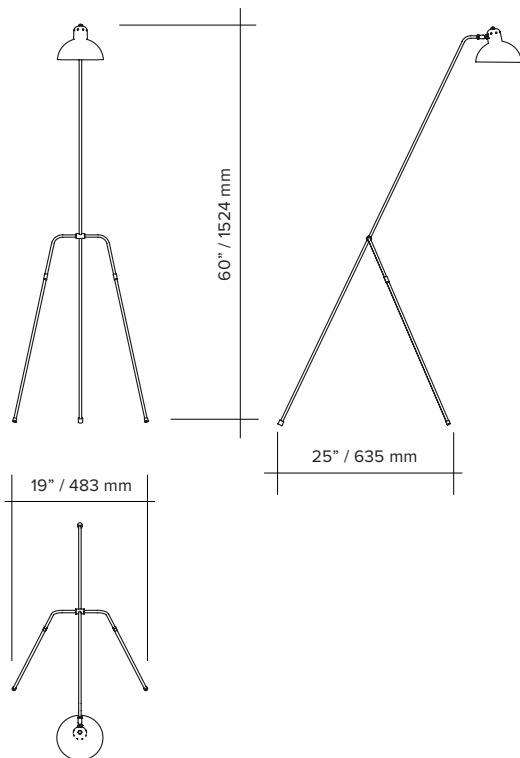

WALDORF GRUE FLOOR

type	floor	
materials	shade :	powder coated steel & aluminium
	body :	brass
	sphere :	milk glass (G60)
	hardware :	brass
	wire :	vinyl
wire length	96" / 2438 mm footswitch at 24" / 610 mm from body	
weight	3.0 lb / 1.4 kg	
light bulb	LED (included), 4,5W	
sockets	G9	
voltage	120V / 240V	
certifications	  	
notes	<ul style="list-style-type: none"> - lead time between 7-9 weeks - dimensions are approximate and may vary slightly 	

SPHERES

G60 $\varnothing \pm 2" / 60 \text{ mm}$