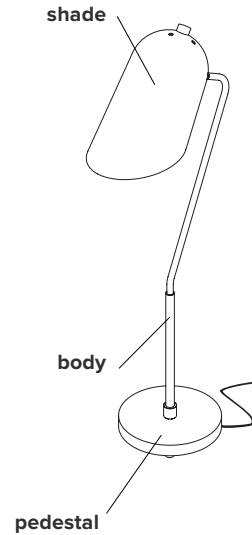

ORDER GUIDE: SKU

<u>COLLECTION</u>	<u>MODEL</u>	<u>FINISH (shade/body)</u>	
CLI cliff	03	BKBR black/brass	
		BKGR black/graphite	
		WHBR white/brass	
CLI	03	BKBR	= CLI03BKBR example

FINISH

brass

flat black

flat white

graphite

marble
pedestal

NOTES:

- not protected against liquids (refer to IP20)
- additional charges for modifications or for special orders
- please refer to maintenance sheet on website for cleaning instructions

EU ENERGY LABEL

lambert&fils CLIFF 03

This luminaire is compatible with bulbs of the energy classes:

A⁺⁺

A⁺

A

B

C

D

E

}

874/2012