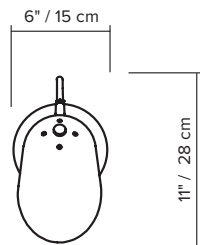

type:	table
construction:	brass powder coated aluminum shade marble pedestal nylon cord
specifications:	source: power consumption: ? lumen output: ???lm
control:	refer to our recommended list of dimmer models
cord length:	96" / 244 cm hand switch positioned at 12"/30 cm from body
weight:	3.3 lb / 1.5 kg
certifications:	    IP20
warranty:	2 years