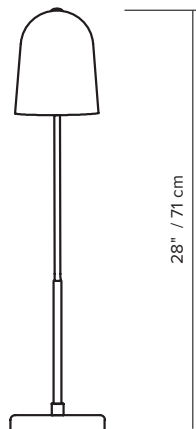

type:	table
construction:	brass powder coated aluminum shade marble pedestal nylon cord
specifications:	source: power consumption: ? lumen output: ???lm
control:	refer to our recommended list of dimmer models
cord length:	96" / 244 cm hand switch positioned at 12"/30 cm from body
weight:	3.3 lb / 1.5 kg
certifications:	    IP20
warranty:	2 years

ORDER GUIDE: SKU

<u>COLLECTION</u>	<u>MODEL</u>	<u>FINISH (shade/body)</u>	
CLI cliff	03	BKBR black/brass	
		BKGR black/graphite	
		WHBR white/brass	
CLI	03	BKBR	= CLI03BKBR example

FINISH

brass

flat black