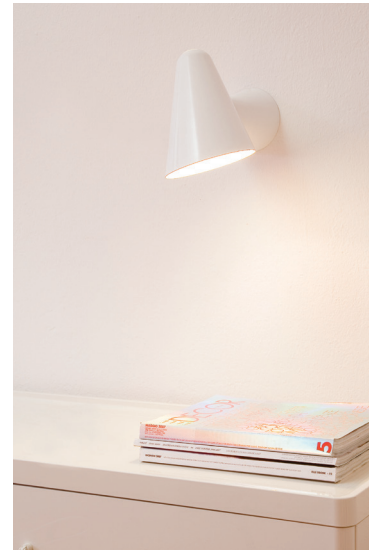

Formagenda

FACTSHEET DON CAMILLO Wall

DESIGN	Benjamin Hopf
MATERIAL	Aluminium
FINISHES	Glossy Black Glossy White Special Colours on Request
LIGHT SOURCE	1 × E27, max. 60 W (Not Included)
ENERGY EFFICIENCY	Depending on Lightbulb
OTHER	Dimmable (Depending on Lightbulb) Head Turns and Rotates With Button Switch on Request

- 1** 285 mm
- 2** 100 mm
- 3** 140 mm

FINISH	COLOR	CODE
Glossy Powdercoating	Black, Reflector White	102-10
Glossy Powdercoating	White	102-11

PACKAGING SIZE	VOLUME	WEIGHT
35 × 21 × 19 cm	0,014m ³	Net Weight 0,8 kg Gross Weight 1,2 kg