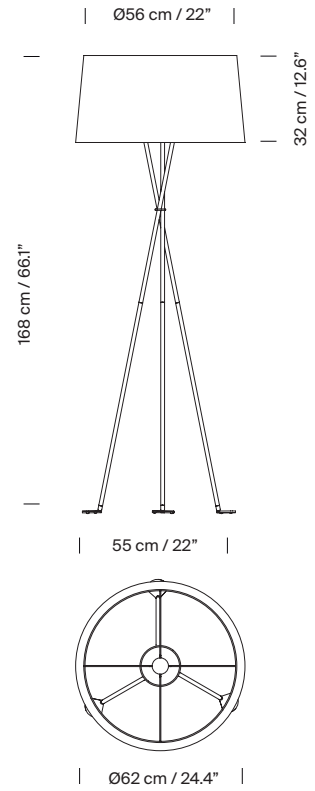

General description:

Black metal structure.

Natural, red-amber or black ribbon lampshade or terracotta, mustard or green Raw Color ribbon.

Electric cable length: 2,5m / 97.5"

Light source:

Recommended light sources:

LED bulb: 13,5 W

Other light sources: Max. 100 W

E27 - E26 (Max. hgt. 160 mm / 6.3")

Light source not included.

Dimmer included.

Compatible with bulbs of the Energy efficiency class (E.E.C): A+... E.

Suitable only for indoor use.

Model: sizes in cm

Collection:

Table lamps

Floor lamps

Pendant lamps

Wall lamps

Trípode G6 / M3

Trípode G5