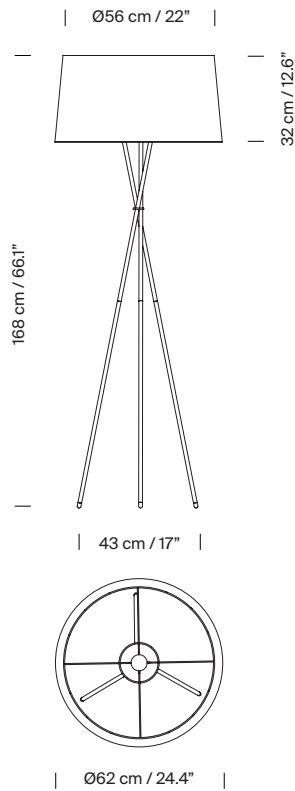

General description:

Black metal structure.

Natural, red-amber or black ribbon lampshade or terracotta, mustard or green Raw Color ribbon.

Electric cable length: 2,5m / 97.5"

Light source:

Recommended light sources:

LED bulb: 13,5 W

Other light sources: Max. 100 W

E27 - E26 (Max. hgt. 160 mm / 6.3")

Light source not included.

Dimmer included.

Compatible with bulbs of the Energy efficiency class (E.E.C): A+... E.

Suitable only for indoor use.

Model: sizes in cm

Collection:

Table lamps

Floor lamps

Pendant lamps

Wall lamps

Trípode G6 / M3

Trípode G5