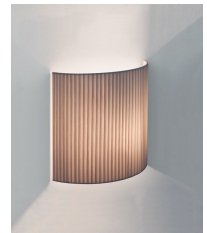

Trípode

Santa & Cole Team. 1997
Floor lamp

Maintenance:

Clean with a smooth cloth. Do not use ammonia, solvents or abrasive cleaning products.

Others:

The lamp is delivered in different packages.
The assembly instructions are delivered with the product.

Model: sizes in cm

Collection:

Table lamps

Floor lamps

Pendant lamps

Wall lamps

Comodín