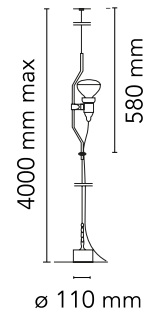

FLOS

■ F5600030 Black

Parentesi dimmer

Designed by Achille Castiglioni and Pio Manzu, 1971

Halogen - 150W

Lamp providing direct light. Lamp moves vertically via sliding of a painted or nickel-plated shaped steel tube on a ceiling-to-floor steel cable (4000 mm long). Fixture head made of injection-molded black elastomer. On the cable there is the electronic dimmer which allows the regulation of light brightness.

Are you a professional and your project needs consulting and support?

BOOK AN APPOINTMENT

Main specifications

EAN	8059607020456
Mounting	Suspension
Environments	Indoor dry location
Light source type	Bulb
Light sources included	No
Lamp category	Halogen
Lamp holders	E27
Icos	HSGSR
Number of lamps	1
Power (W)	150

Physical

Colour	Black
Length (mm)	110
Cord colour	Black
Cord length (mm)	4000
Canopy colour	Black
Canopy length/diameter (mm)	64
Canopy height (mm)	20
Net weight (kg)	3.7
Package height (mm)	90
Package width (mm)	150
Package length (mm)	610
Package volume (m3)	0.01
IP internal	20

Schematic light drawing

h(m)	E(lx)	D(m)
1	156	4.37
2	39	8.75
3	17	13.12
4	10	17.50
5	6	21.87

Photometric

Lighting type	Direct
Light distribution	Symmetric
Extreme cut off	No

Electrical

Insulation class	II
Frequency (Hz)	50/60
Main voltage (Vac)	220-240
Dimmable	Yes
Dimming interface	Dimmer Integrated
Plug type	Type C
Batteries inside	No