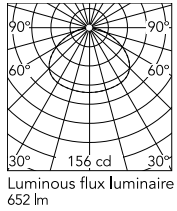

Physical

Colour	Black
Length (mm)	110
Cord colour	Black
Cord length (mm)	4000
Canopy colour	Black
Canopy length/diameter (mm)	64
Canopy height (mm)	20
Net weight (kg)	3.7
Package height (mm)	90
Package width (mm)	150
Package length (mm)	610
Package volume (m3)	0.01
IP internal	20

Schematic light drawing

h(m)	E(lx)	D(m)
1	156	4.37
2	39	8.75
3	17	13.12
4	10	17.50
5	6	21.87

Photometric

Lighting type	Direct
Light distribution	Symmetric
Extreme cut off	No

Electrical

Insulation class	II
Frequency (Hz)	50/60
Main voltage (Vac)	220-240
Dimmable	Yes
Dimming interface	Dimmer Integrated
Plug type	Type C
Batteries inside	No