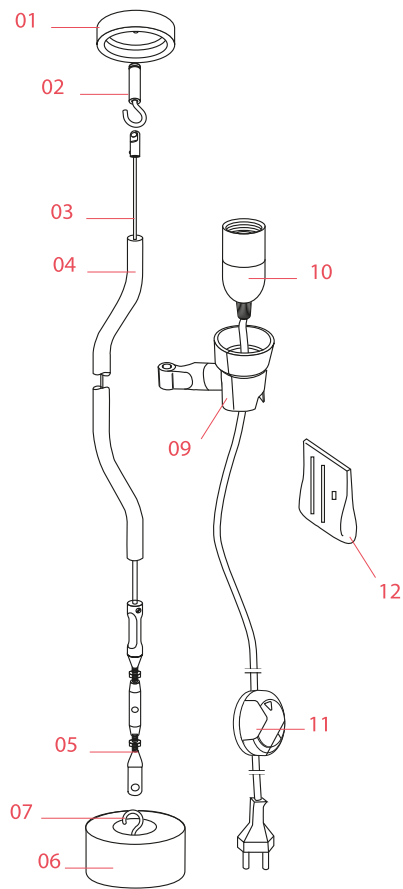

FLOS

■ F5600030 Black

Parentesi dimmer

Designed by Achille Castiglioni and Pio Manzu, 1971

Halogen - 150W

Lamp providing direct light. Lamp moves vertically via sliding of a painted or nickel-plated shaped steel tube on a ceiling-to-floor steel cable (4000 mm long). Fixture head made of injection-molded black elastomer. On the cable there is the electronic dimmer which allows the regulation of light brightness.

Physical

Colour	Black
Length (mm)	110
Cord colour	Black
Cord length (mm)	4000
Canopy colour	Black
Canopy length/diameter (mm)	64
Canopy height (mm)	20
Net weight (kg)	3.7
Package height (mm)	90
Package width (mm)	150
Package length (mm)	610
Package volume (m3)	0.01
IP internal	20

NOT INCLUDED

RF32366

LED Lamp 12W E27 220-240V
2700K R125

Spare Parts

- | | | |
|-----|---|-----------|
| 01. | Parentesi Black ceiling rose assembly | RF5400130 |
| 02. | Anchor hook screw | RF06745 |
| 03. | Parentesi 4m steel cable | RF01442 |
| 03. | Parentesi 6m steel cable | RF01444 |
| 04. | Black tube | RF02600 |
| 05. | Parentesi inox turnbuckle & grub screw | RF01438 |
| 06. | Parentesi Base assembly new type | RF5601600 |
| 07. | Parentesi Hook and nut | RF06747 |
| 09. | Parentesi rubber support | RF35511 |
| 10. | Electric Wiring Assembly Led Rondò Dimmer | RF31753 |
| 11. | Led rondo' dimmer 220/240v 40-250w 4-100w | RF28045 |
| 12. | Kit wire ties and screw | RF5600200 |

RF5400130
Parentesi Black ceiling rose assembly

RF06745
Anchor hook screw

RF01442
Parentesi 4m steel cable

RF01444
Parentesi 6m steel cable

RF02600
Black tube

RF01438
Parentesi inox turnbuckle & grub screw