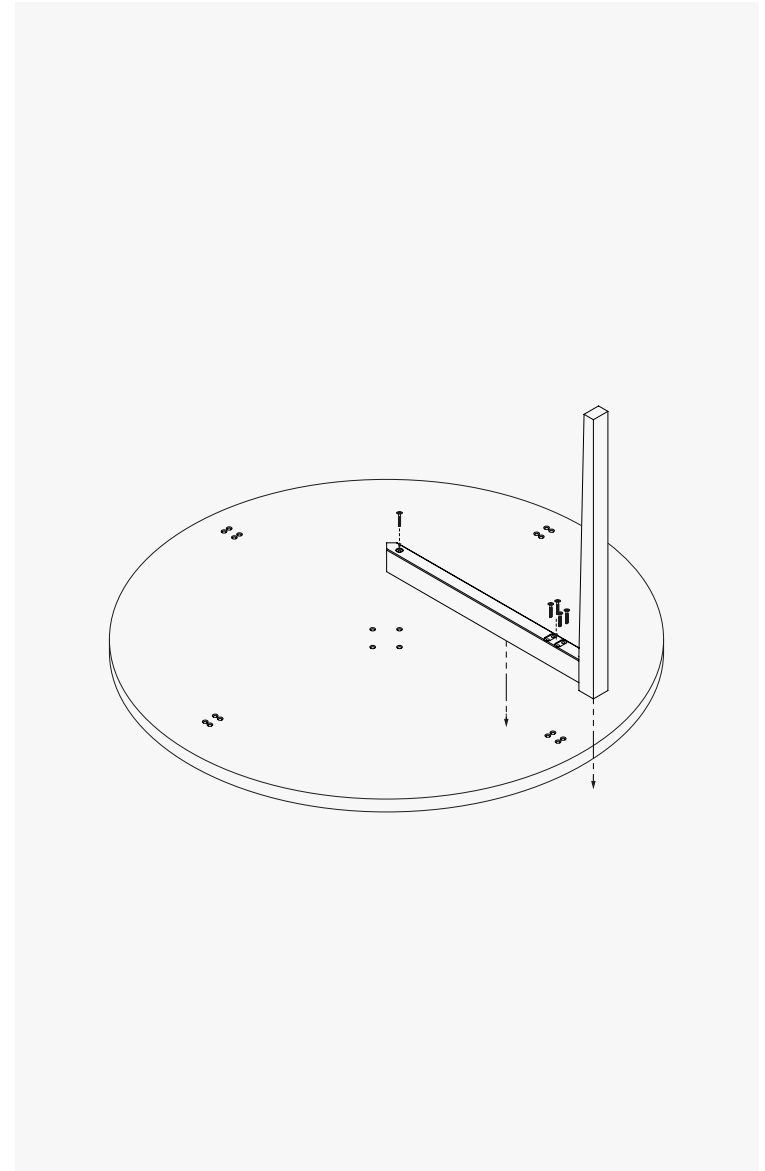

We recommend to mount the table top on a protective underlay.

1

2