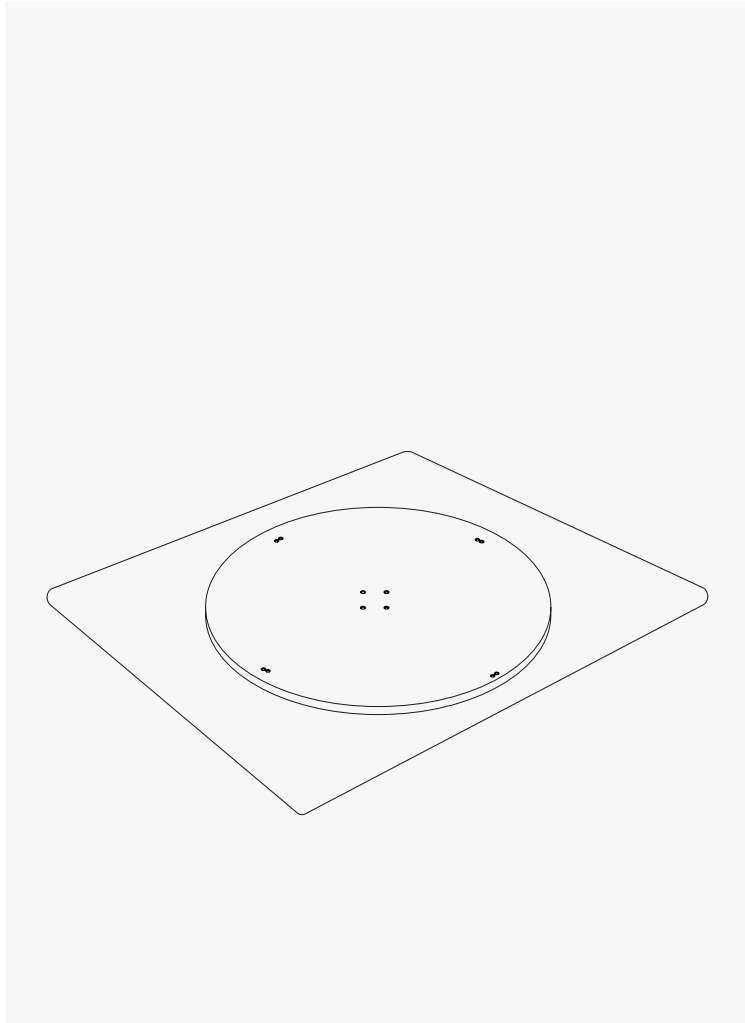

We recommend to mount the table top on a protective underlay.

1