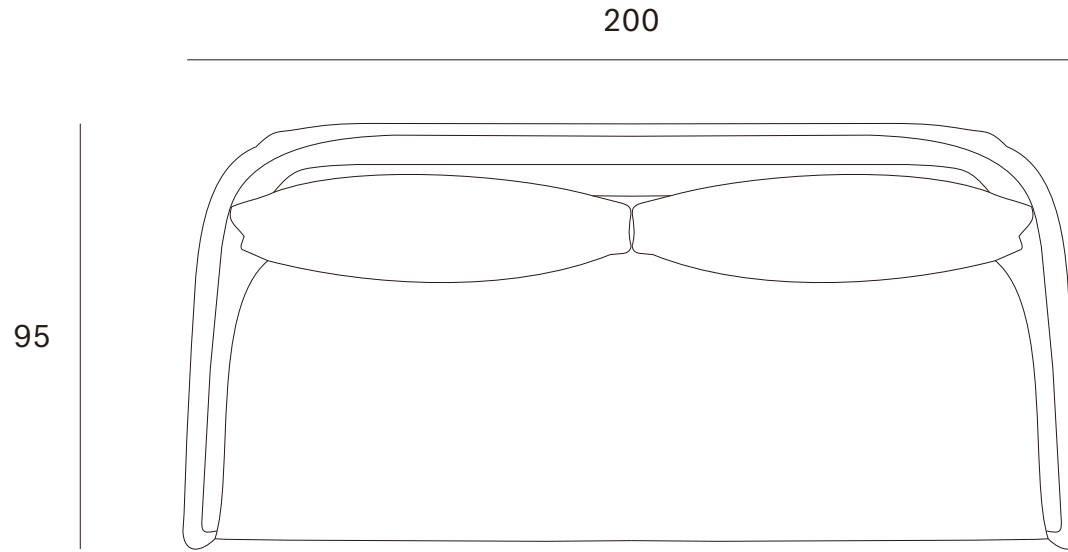

Ethnicraft

Weave sofa - 2 seater - Dimensions (cm)

Ethnicraft

Weave sofa - 2 seater - Dimensions (inches)