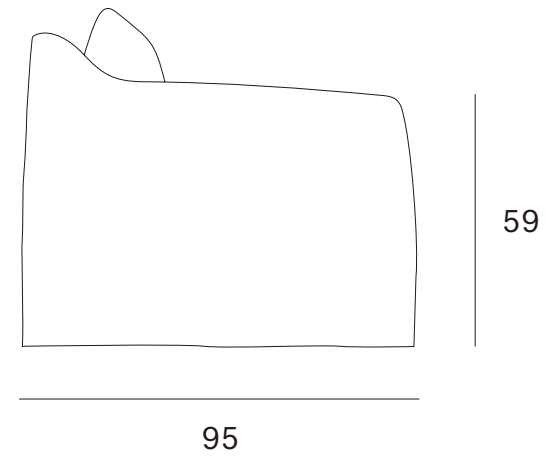

Ethnicraft

Weave sofa - 2 seater - Dimensions (cm)

Ethnicraft

Weave sofa - 2 seater - Dimensions (inches)