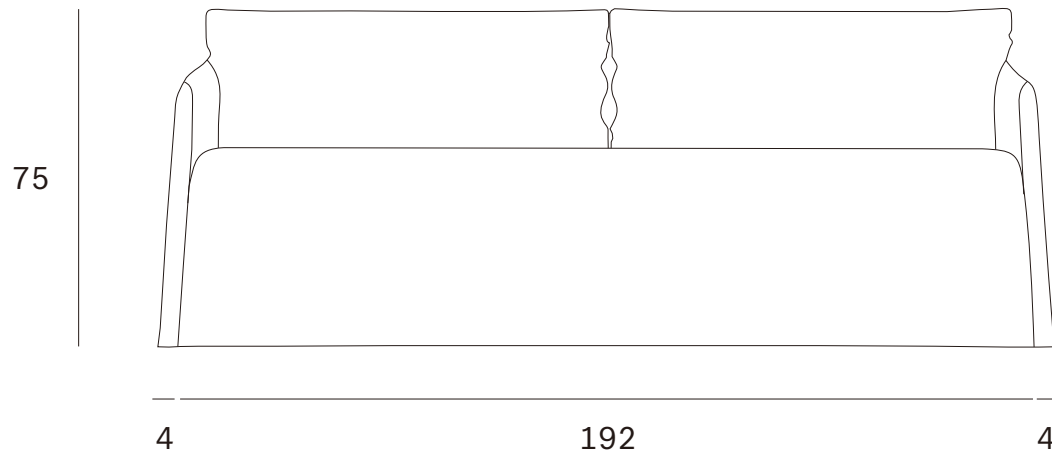

Ethnicraft

Weave sofa - 2 seater - Dimensions (cm)

Ethnicraft

Weave sofa - 2 seater - Dimensions (inches)