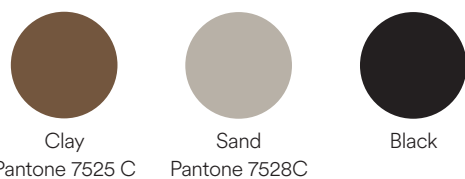

Teulat

Fact sheet

Sideboard 2D4Dr3N

Sideboard 2D1Dr3N

TV Bench 3D2Dr5H

TV Bench 2D2Dr2H

Cabinet 1D5Dr4H

Suspended bedside table

Bedside table 2C

Finishes

Lacquered MDF body
Lacquered MDF on doors, niches and drawers
Metal legs structure

Lacquered

Metals

References

Sideboard 2D3Dr

Brick: 18560_TE
Sand: 18559_TE
Black: 18561_TE