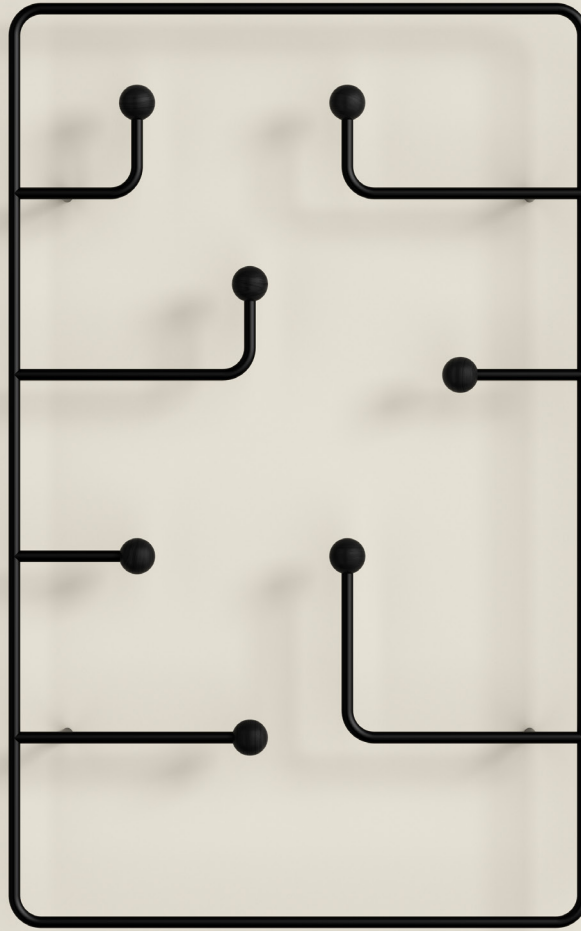

Hang Around

Design Derek McLeod & Joy Charbonneau

Year 2023

Derek McLeod

Derek McLeod describes his pieces as archetypal, comfortable, and usable – objects that make life better by looking and performing well. Since 2008, the Canadian cabinetmaker has utilized his sense of craft and attention to detail to design timeless products for contract and residential markets. Through exhibitions, competitions, and self-initiated efforts, he has expanded into materials beyond wood; spun steel, machined brass, leather, stone, and cast iron. His desire to explore the possibilities inherent to the material and its processes still guide the development of new ideas. Derek McLeod Design continues to grow through rigorous attention to detail, pursuing design excellence, and by taking creative chances to achieve compelling new products.

Hang Around is an updated version of the classic coat rack. Spacious and sturdy, Joy Charbonneau and Derek McLeod's Hang Around has a soft, rounded expression that contrasts well to the sturdiness of the design.

The dedicated pegs and their respective bars will add a welcoming and distinctive vibe to hallways and bedrooms, waiting areas, hotels, and restaurants.

Produced in metal, the Hang Around is available in a large version with seven pegs, and in a small version with four pegs.