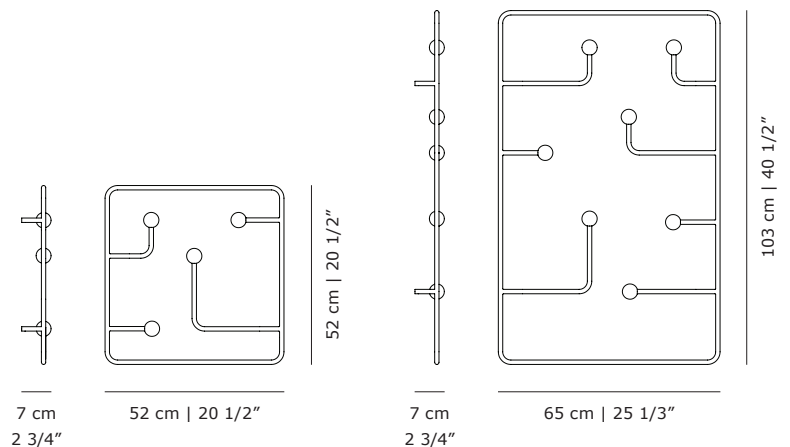

DELIVERY

Lead time	Stock (if backorder: 20 weeks)