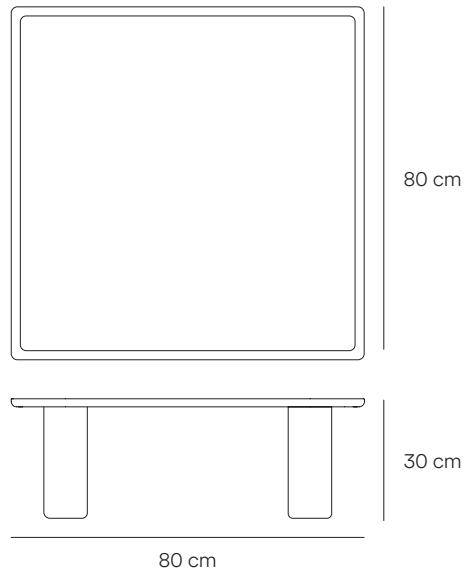

Nest by Cambres Design

Nest is a table set designed
to adapt and change with the
space and the moments we
live in it.

Teulat

Fact sheet

Set coffee table

Finishes

Table top in ash veneer
Wood legs

Veneerr