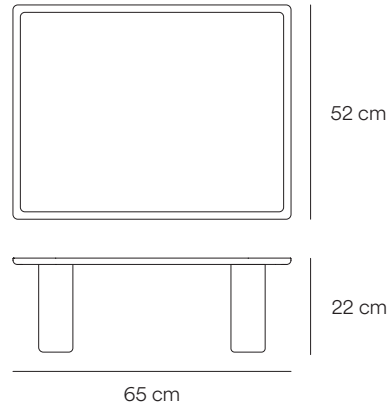

Nest by Cambres Design

Nest is a table set designed
to adapt and change with the
space and the moments we
live in it.

Teulat

Fact sheet

Set coffee table

Finishes

Table top in ash veneer
Wood legs

Veneerr