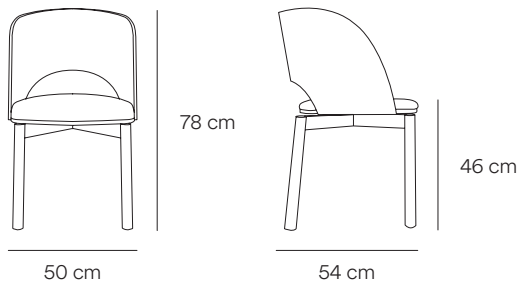

Dam by Stefan Schöning

Dam is a reinterpretation of the archetype of plywood structure chairs from a modern and contemporary perspective.

Teulat

Fact sheet

Chair

Finishes

Ash plywood
Wood legs
Fabric upholstered seat