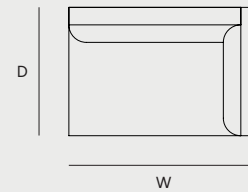

Module	Wide Left, Module 31	Wide Middle, Module 51	Wide Right, Module 41
Item No	43131	43151	43141
Dimensions	Height: 700 mm / 27.6" Width: 1280 mm / 50.4" Depth: 880 mm / 34.6" Seat Height: 420 mm / 16.5" Seat Width: 1140 mm / 44.9" Seat Depth: 640 mm / 25.2"	Height: 700 mm / 27.6" Width: 1180 mm / 46.5" Depth: 880 mm / 34.6" Seat Height: 420 mm / 16.5" Seat Width: 1180 mm / 46.5" Seat Depth: 640 mm / 25.2"	Height: 700 mm / 27.6" Width: 1280 mm / 50.4" Depth: 880 mm / 34.6" Seat Height: 420 mm / 16.5" Seat Width: 1140 mm / 44.9" Seat Depth: 640 mm / 25.2"
Weight	45 kg / 99.2 lbs	40 kg / 88.2 lbs	45 kg / 99.2 lbs