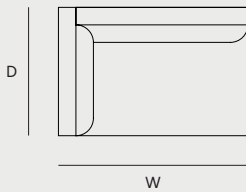

Module	Wide Left, Module 31	Wide Middle, Module 51	Wide Right, Module 41
Item No	43131	43151	43141
Dimensions	Height: 700 mm / 27.6" Width: 1280 mm / 50.4" Depth: 880 mm / 34.6" Seat Height: 420 mm / 16.5" Seat Width: 1140 mm / 44.9" Seat Depth: 640 mm / 25.2"	Height: 700 mm / 27.6" Width: 1180 mm / 46.5" Depth: 880 mm / 34.6" Seat Height: 420 mm / 16.5" Seat Width: 1180 mm / 46.5" Seat Depth: 640 mm / 25.2"	Height: 700 mm / 27.6" Width: 1280 mm / 50.4" Depth: 880 mm / 34.6" Seat Height: 420 mm / 16.5" Seat Width: 1140 mm / 44.9" Seat Depth: 640 mm / 25.2"
Weight	45 kg / 99.2 lbs	40 kg / 88.2 lbs	45 kg / 99.2 lbs