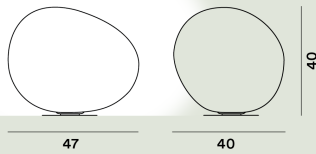

Bulb not included E27 25W Max On-Off

Weight

kg 3,3

Certifications

CE IP 20

Gregg Grande Table

**Color**

White