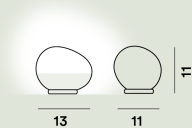

Gregg Piccola Table

**Color**

White

Material

Blown acid-etched glass and coated metal

Light Source

Bulb not included G9 8W Max Dimmer included

Bulb not included G9 8W Max On-Off