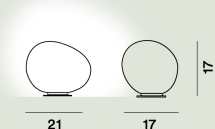

Gregg Midi Table

Color

White

Material

Blown acid-etched glass and coated metal

Light Source

LED retrofit bulb included E14 5,5W 2700 K 806lm CRI >80 Dimmer included

LED retrofit bulb included G9 5,5W 2700 K 806lm CRI >80 On-Off

Weight

kg 1,4

Certifications

CE IP 20