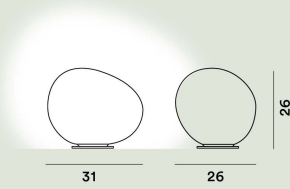

Gregg Media Table

Color

White

Material

Blown acid-etched glass and coated metal

Light Source

Bulb not included E27 25W Max Dimmer included

Bulb not included E27 25W Max On-Off

Weight

kg 3,3

Certifications

CE IP 20