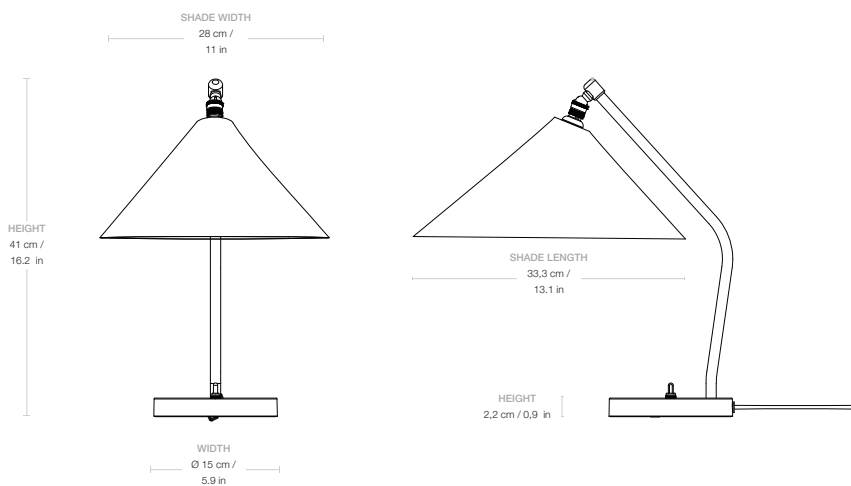


Gräshoppa Table Lamp, Fabric Shade, EU

Designed by Greta M. Grossman - 1947

ITEM NUMBER

Gräshoppa Table Lamp, Fabric Shade, EU (Base: Shiny Brass, Shade: Canvas)
10140165

DESCRIPTION

GUBI's new addition to the Gräshoppa Collection by Greta M. Grossman reimagines the designer and architect's table lamp design with an elongated shade in natural canvas. Inspired by archival images of an early prototype, the new edition brings a fresh material expression to the beloved lighting family – while maintaining its distinctive angled stem and round base in polished brass. Shaped to bring balance to the curves and lines of the design, the elongated lampshade extends and diffuses the lamp's field of light, and can be adjusted to meet the needs of the mood and the moment, making it an ideal reading light. With its gentle ambient glow, the lamp introduces warmth and nuance into the room, complementing any interior and sitting comfortably alongside the steel-shade edition.

Brass Textile

MATERIALS

Canvas, Brass tube (arm), Brass-plated steel (base)

Dimensions

**LAMP HEIGHT**

41 cm / 16.2 in

SHADE DIAMETER

28 x 33,3 cm / 11 x 13.1 in

SHADE HEIGHT

15 cm / 5.9 in

BASE DIAMETER

Ø15 cm / Ø5.9 in

BASE HEIGHT

2,2 cm / 0.9 in

ARM LENGTH

38,8 cm / 15.3 in

CORD LENGTH

230 cm / 90.6 in

Weight

TOTAL WEIGHT

2,65 kg

Number of parcels	1
PACKAGING LENGTH	48 cm
PACKAGING WIDTH	42 cm
PACKAGING HEIGHT	24 cm
PACKAGING WEIGHT	0,69 kg
GROSS WEIGHT	3,34 kg

Electrical Specifications