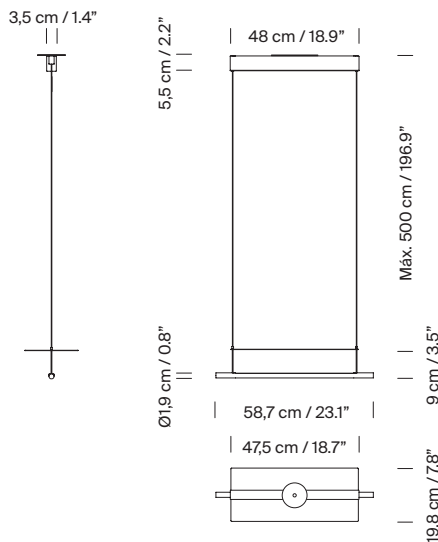

Lámina Dorada 45

Antoni Arola. 2018
Pendant Lamp

Normativas:

European version
UNE-EN 60598
UNE-EN 55015
UNE-EN 60529

American version

UL-1598
UL-8750
E-336377
Dry location only

Maintenance:

Clean with a smooth cloth. Do not use ammonia, solvents or abrasive cleaning products.

Others:

The lamp is delivered in different packages (**B, C, D**).
The assembly instructions are delivered with the product.

Model A: Lámina Dorada 45

Model B: Sistema Lámina Dorada 45 2 módulos

CE

UL US