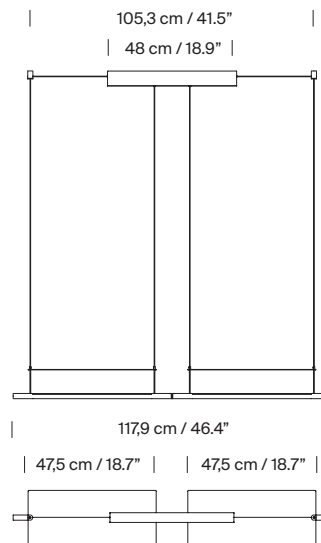

Model B: Sistema Lámina Dorada 45 2 módulos

CE