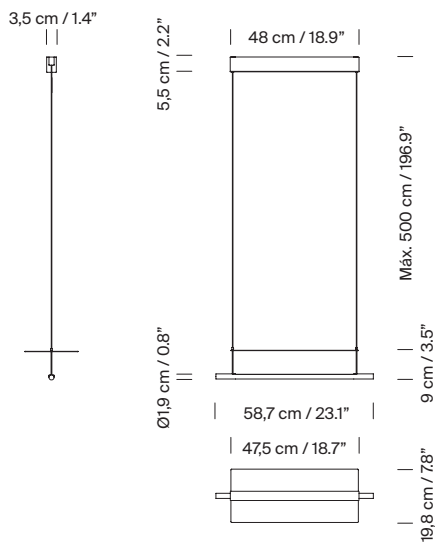

Lámina Dorada 45

Antoni Arola. 2018
Pendant Lamp

Normativas:

European version
UNE-EN 60598
UNE-EN 55015
UNE-EN 60529

American version

UL-1598
UL-8750
E-336377
Dry location only

Maintenance:

Clean with a smooth cloth. Do not use ammonia, solvents or abrasive cleaning products.

Others:

The lamp is delivered in different packages (**B, C, D**).
The assembly instructions are delivered with the product.

Model A: Lámina Dorada 45