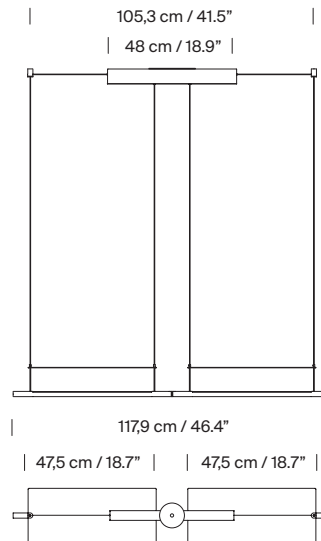

Lámina Dorada 45

Antoni Arola. 2018
Pendant Lamp

Normativas:

European version
UNE-EN 60598
UNE-EN 55015
UNE-EN 60529

American version

UL-1598
UL-8750
E-336377
Dry location only

Maintenance:

Clean with a smooth cloth. Do not use ammonia, solvents or abrasive cleaning products.

Others:

The lamp is delivered in different packages (**B, C, D**).
The assembly instructions are delivered with the product.

Model A: Lámina Dorada 45

Model B: Sistema Lámina Dorada 45 2 módulos

CE

UL US