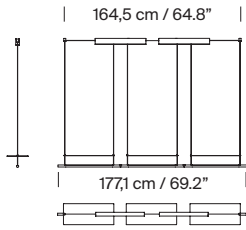

Lámina Dorada 45

Antoni Arola. 2018
Pendant Lamp

Examples of composition

3 modules (A + B)