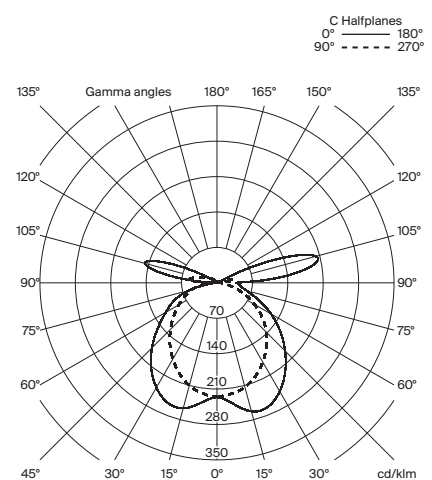

Technical information:

Light source included (dimmable).

(A) LED module
Rated input wattage: 18 W
Operating current: 700 mA
Luminous flux: 368 lm

(B) LED module
Rated input wattage: 31 W
Operating current: 700 mA
Luminous flux: 736 lm

(C) LED module
Rated input wattage: 49 W
Operating current: 700 mA
Luminous flux: 1104 lm

(D) LED module
Rated input wattage: 67 W
Operating current: 700 mA
Luminous flux: 1472 lm

CCT: 2.700K
CRI: 90
Lifetime: 40.000 h

Built-in LED.
European version: suitable for dimming
0-10V / DALI. Not included external dimmer
switch 0-10V / DALI.
American version: suitable for dimming
1-10V. Not included external dimmer switch
1-10V.

Suitable only for indoor use.
Always use this light source.

Input voltage: 110 ~ 277 Vac.
(50 Hz / 60 Hz). According to destination.