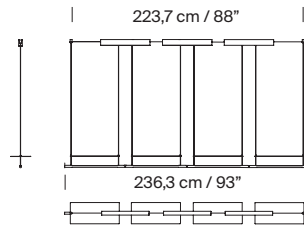

4 modules (A + 2B)