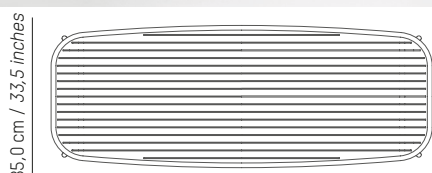

# WEEK-END RECTANGULAR LARGE TABLE

DESIGNER : BRICHETZIEGLER

YEAR : 2017

5 YEARS WARRANTY

MATERIAL: ALUMINIUM, MATTE GRAINED ANTI UV POWDER COATING FOR OUTDOOR USE

The week-end collection is a full range of outdoor furniture, in aluminium grained epoxy paint, matt finish, that includes 22 functions and 20 colours. Designed with practicality in mind, all of the seats are stackable.

### Lenght

220,0 cm / 86,6 inches

### Height

75,0 cm / 29,5 inches

### Width

85,0 cm / 33,5 inches