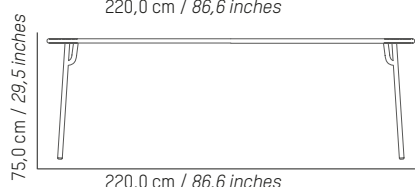

# WEEK-END RECTANGULAR LARGE TABLE

DESIGNER : BRICHETZIEGLER

YEAR : 2017

5 YEARS WARRANTY

MATERIAL: ALUMINIUM, MATTE GRAINED ANTI UV POWDER COATING FOR OUTDOOR USE

The week-end collection is a full range of outdoor furniture, in aluminium grained epoxy paint, matt finish, that includes 22 functions and 20 colours. Designed with practicality in mind, all of the seats are stackable.

### Lenght

220,0 cm / 86,6 inches

### Height

75,0 cm / 29,5 inches

### Width

85,0 cm / 33,5 inches