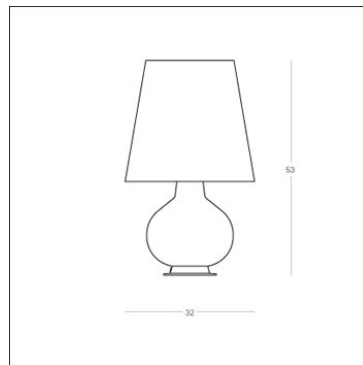

Fontana

FontanaArte

PRODUCT NAME: Fontana

COMPANY:

COLLECTION: FontanaArte

TYPE: Table

PROJECT:

DESIGNER: Max Ingrand

YEAR: 1954

DATE:

CODE: 1853

Table lamp. White-painted metal frame. Lamp shade and globe in white, satined, blown glass. Black power flex and switch. Bulbs included.

530mm x 320mm

Semipiani C

180.0 — 0.0
270.0 — 90.0