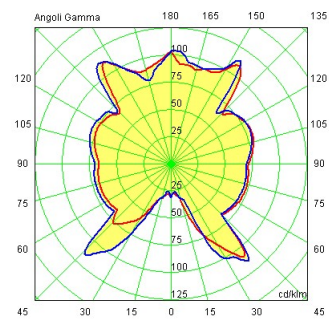

Light source: 1X100W E27 + 2X40W E14 (IN)

Classe II

IP20