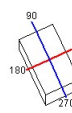

530mm x 320mm