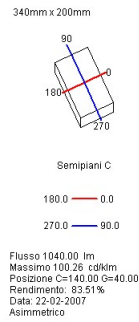

YEAR: 1954

DATE:

CODE: 1853/0

Table lamp. White-painted metal frame. Lamp shade and globe in white, satined, blown glass. Black power flex and switch. Bulbs included.

Light source: 1X60W E27+2X25W E14 (IN)