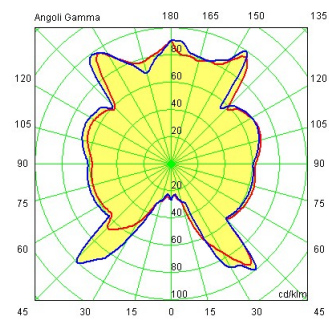

YEAR: 1954

DATE:

CODE: 1853/0

Table lamp. White-painted metal frame. Lamp shade and globe in white, satined, blown glass. Black power flex and switch. Bulbs included.

Light source: 1X60W E27+2X25W E14 (IN)