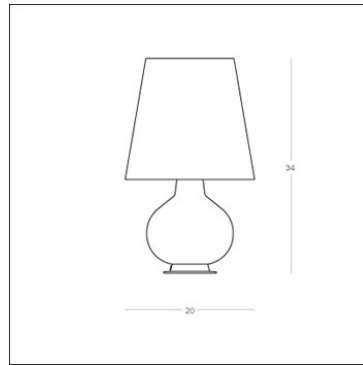

YEAR: 1954

DATE:

CODE: 1853/0

Table lamp. White-painted metal frame. Lamp shade and globe in white, satined, blown glass. Black power flex and switch. Bulbs included.

Light source: 1X60W E27+2X25W E14 (IN)