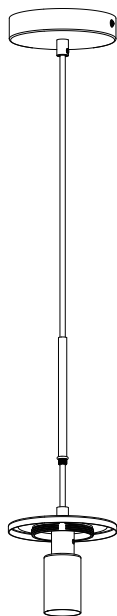

Serene Ceiling Lamp

Hübsch

DANISH HOME INTERIOR & DESIGN

x2

x1

x1

x1

x1

×2

220-240V~50/60Hz, E27 MAX LED 15W

hubsch-interior.com

#myhubsch @hubschinterior

Hübsch
DANISH HOME INTERIOR & DESIGN