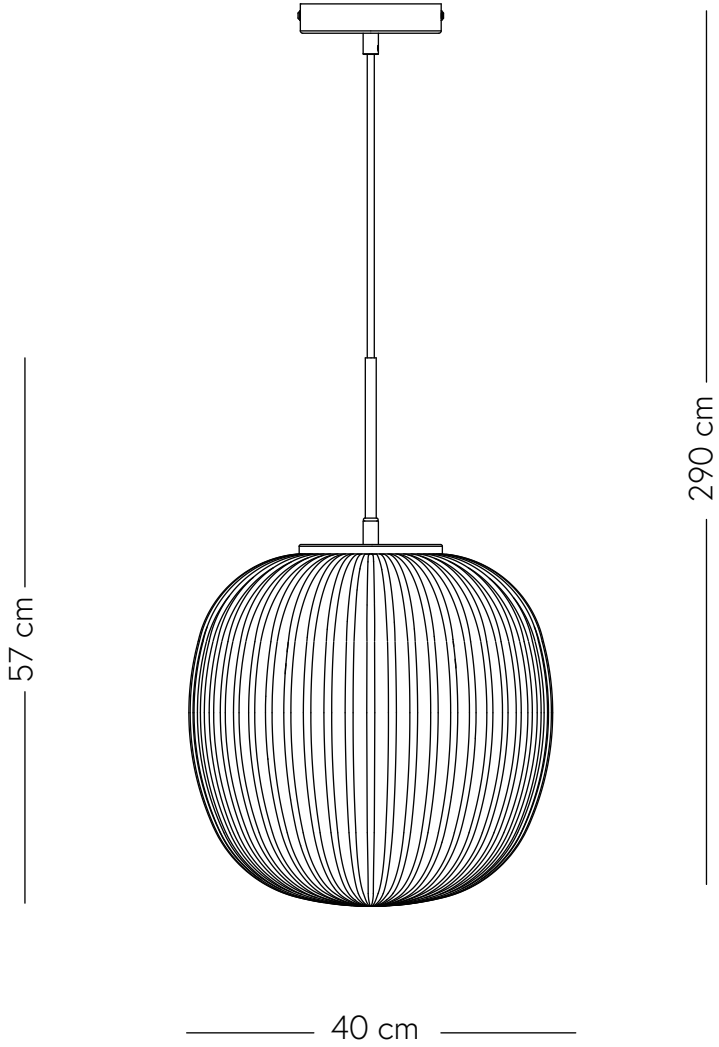

Serene Ceiling Lamp

Hübsch

DANISH HOME INTERIOR & DESIGN

x2

x1

x1

x1

x1

×2

220-240V~50/60Hz, E27 MAX LED 15W

hubsch-interior.com

#myhubsch @hubschinterior

Hübsch
DANISH HOME INTERIOR & DESIGN