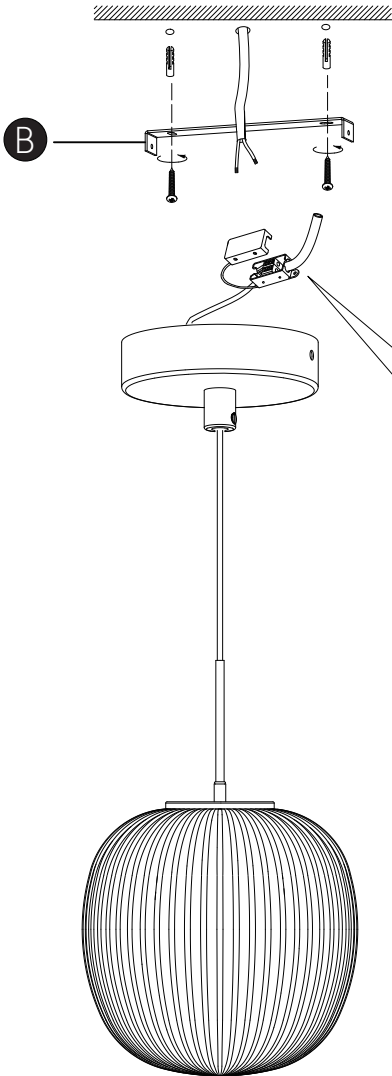

Serene Ceiling Lamp

Hübsch

DANISH HOME INTERIOR & DESIGN

x2

x1

x1

x1

x1

×2

220-240V~50/60Hz, E27 MAX LED 15W

hubsch-interior.com

#myhubsch @hubschinterior

Hübsch
DANISH HOME INTERIOR & DESIGN