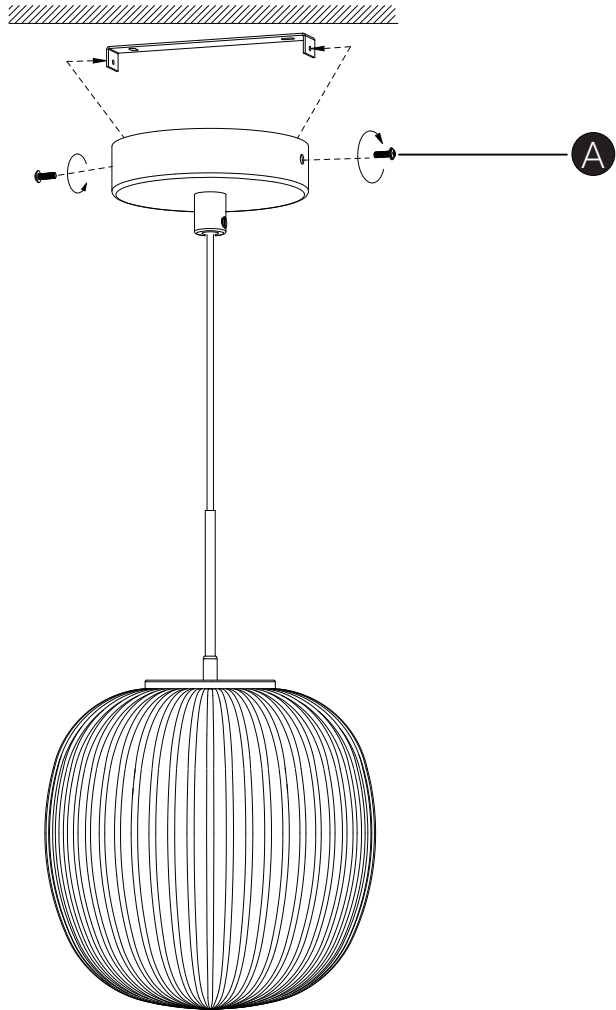

Serene Ceiling Lamp

Hübsch

DANISH HOME INTERIOR & DESIGN

x2

x1

x1

x1

x1

×2

220-240V~50/60Hz, E27 MAX LED 15W

hubsch-interior.com

#myhubsch @hubschinterior

Hübsch
DANISH HOME INTERIOR & DESIGN