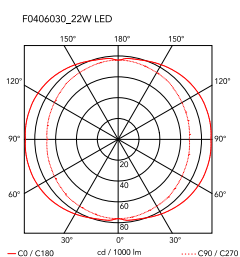

Cord Length	2500 mm
Materials	Aluminum

Colors	● F0406030 - Black
--------	--------------------

Certificate	  
-------------	--

Arrangements Round Small

by Michael Anastassiades , 2018

F0415030
Big Rose-MAX190W