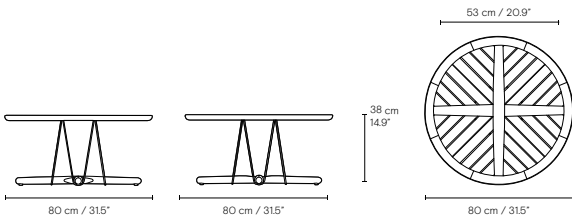

BY APPOINTMENT TO
THE ROYAL DANISH COURT

CARL HANSEN & SØN

PRODUCT DATA SHEET

EMBRACE OUTDOOR COFFEE TABLE

Designed to complement the EOOS Outdoor Sofa, the Embrace Lounge Table references the dynamic, floating expression of the EOOS Outdoor Dining Table. Crafted in FSC-certified untreated teak that develops a beautiful, silver-grey patina as it ages, the table top consists of 43 meticulously cut pieces, mounted into a daisy formation. An elegant steel frame gives it a lightness of form, grounded by a solid wood base.

SPECIFICATIONS

Packaging dimensions and weight	Height	Width	Length	Cbm	Netto	Tare	Gross	Cartons
EO23, base	405 mm	290 mm	290 mm	0.03	2 kg	0.8 kg	2.8 kg	2/2
EO23, table	65 mm	375 mm	830 mm	0.02	2.8 kg	0.8 kg	3.6 kg	1/1