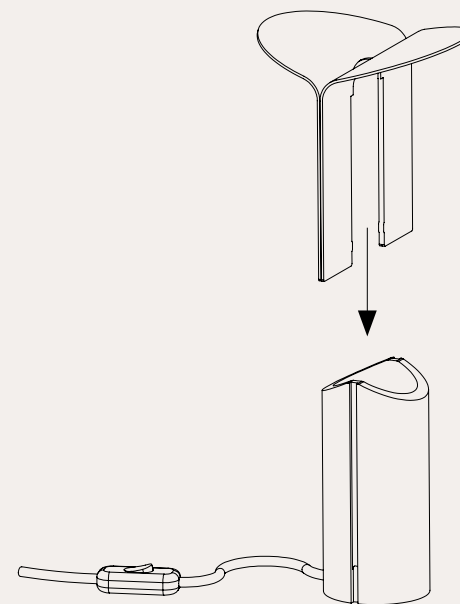

RIKKE FROST RF200

DANSK

VIGTIGT

Beskadiges den ydre, fleksible ledning eller kablet til dette armatur, skal det udskiftes af producenten, dennes servicerepræsentant eller en person med tilsvarende kvalifikationer for at undgå farlige situationer

ENGLISH

IMPORTANT

If the outer, flexible cord or cable to this fixture is damaged, it must be replaced by the manufacturer, its service representative or a similarly qualified person in order to avoid dangerous situations.

	Lyskilde Light source	Spænding/frekvens Voltage/frequency	Isolationsklasse Electric shock protection	Tæthedsklasse Ingress protection
EU / UK	Max. 10W / E14	Max. 220-240V/50Hz	Class II	IP20
US	Max. 10W / E12	120V 60Hz	Class II	IP20

1.

2.

3.