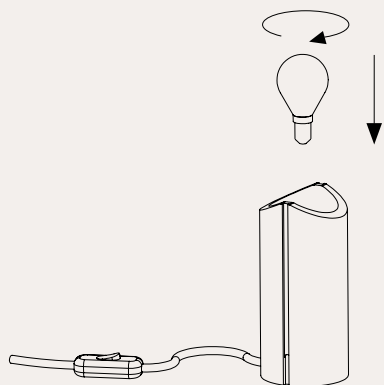

ENGLISH

IMPORTANT

If the outer, flexible cord or cable to this fixture is damaged, it must be replaced by the manufacturer, its service representative or a similarly qualified person in order to avoid dangerous situations.

	Lyskilde Light source	Spænding/frekvens Voltage/frequency	Isolationsklasse Electric shock protection	Tæthedsklasse Ingress protection
EU / UK	Max. 10W / E14	Max. 220-240V/50Hz	Class II	IP20
US	Max. 10W / E12	120V 60Hz	Class II	IP20

1.