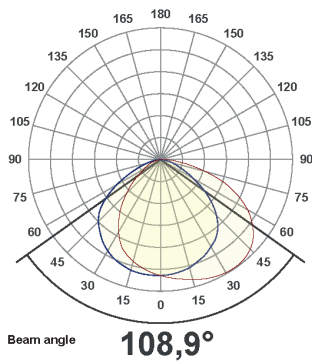

RECOMMENDED LIGHT SOURCE USED FOR MEASUREMENTS

Phillips LED

P45 4.3W E14 220-240V FR

Warm white

4,3W = 40W

470 lumen

2700K

POLAR