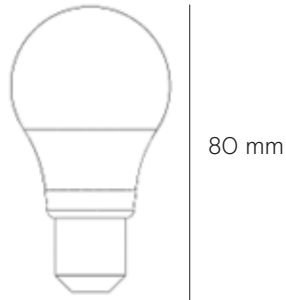

SPECIFICATIONS

Bulb	Dimmable function	Cord
Not included	None	2.5m black cord with in-line switch

Recommended light source	Socket	Max watt	Voltage frequency	Electric shock protection	Ingress protection
Phillips LED: E14, 4,3W, warm white	E14	15W	Max. 220-240V/50-60HZ	Class II	IP20

Packaging dimensions and weight	Height	Width	Length	Cbm	Net.	Tara	Gross	Cartons
	1230 mm	447 mm	290 mm	0.16	5.5 kg	3.5 kg	9.0 kg	1/1

Preassembled
Yes

MATERIALS

Shade and base:  White powder-coated steel  Black powder-coated steel

RECOMMENDED LIGHT SOURCE USED FOR MEASUREMENTS

Phillips LED

P45 4.3W E14 220-240V FR

Warm white

4,3W = 40W

470 lumen

2700K

POLAR