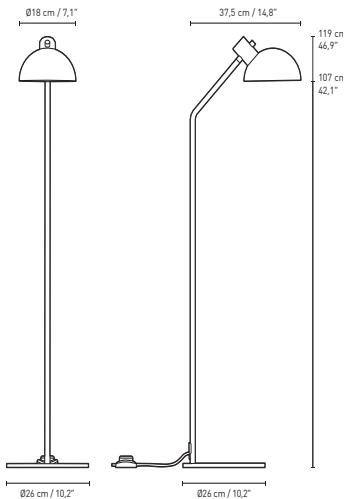

BY APPOINTMENT TO
THE ROYAL DANISH COURT

CARL HANSEN & SØN

PRODUCT DATA SHEET

MO320 FLOOR LAMP

The MO Lighting Series is a collection of exquisitely minimalistic lamps designed to bring a sense of serenity and warmth - inspired by the comforting effect that light has on the human experience, especially during the dark days of winter. The Danish designer Mads Odgård chose to focus on two simple and familiar shapes: the hemisphere and the cylinder, forms with clear, logical connections to natural light.

SPECIFICATIONS

Bulb	Dimmable function	Cord
Not included	None	2.5m black cord with in-line switch

Recommended light source	Socket	Max watt	Voltage frequency	Electric shock protection	Ingress protection
Phillips LED: E14, 4,3W, warm white	E14	15W	Max. 220-240V/50-60HZ	Class II	IP20

Packaging dimensions and weight	Height	Width	Length	Cbm	Net.	Tara	Gross	Cartons
	1230 mm	447 mm	290 mm	0.16	5.5 kg	3.5 kg	9.0 kg	1/1

Preassembled
Yes

MATERIALS

Shade and base:  White powder-coated steel  Black powder-coated steel

RECOMMENDED LIGHT SOURCE USED FOR MEASUREMENTS

Phillips LED

P45 4.3W E14 220-240V FR

Warm white

4,3W = 40W

470 lumen

2700K

POLAR