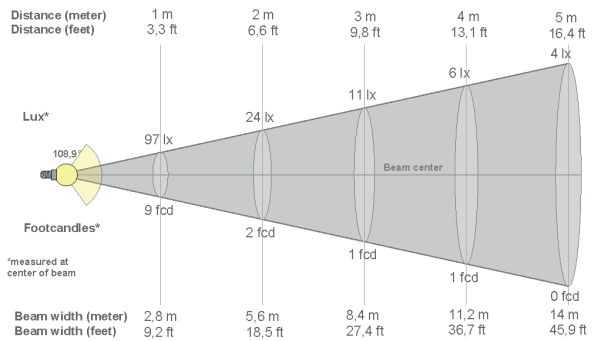

FOOTCANDLES