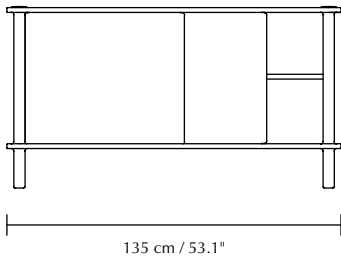

ITALIC | SIDEBOARD

Designed by Erno Dierckx

DIMENSIONS (H x W x D)

73.4 x 135 x 48 cm / 28.9 x 53.1 x 18.9"

MATERIAL

Solid oak, MDF, tempered glass and oak veneer

CONSTRUCTION

Wood: Solid oak and oak veneered MDF. Clear top coat finish. **Connections:** Minifix and threaded rods. **Doors:** Tempered glass, with/without oak veneer.

WEIGHT

Italic (2 oak doors): 51 kg / 112.4 lb
Italic (1 oak door, 1 glass door): 52 kg / 114.6 lb
Italic (2 glass doors): 51.5 kg / 113.5 lb

WEIGHT INCL. PACKAGING

Box 1: 58 kg / 127.9 lb
Box 2 (oak): 7 kg / 15.4 lb
Box 2 (glass): 8 kg / 17.6 lb

PACKAGING DIMENSIONS (L x W x H)

Box 1: 143 x 61.5 x 22.5 cm / 24.2 x 24.2 x 8.9"
Box 2 (oak): 66.5 x 56.5 x 2.5 cm / 26.2 x 22.2 x 1"
Box 2 (glass): 70.5 x 60.5 x 6.5 cm / 27.8 x 23.8 x 2.6"

ASSEMBLY TIME