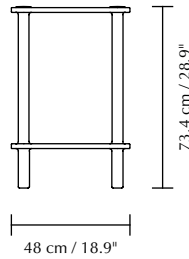

ITALIC | SIDEBOARD

Designed by Erno Dierckx

DIMENSIONS (H x W x D)

73.4 x 135 x 48 cm / 28.9 x 53.1 x 18.9"

MATERIAL

Solid oak, MDF, tempered glass and oak veneer

CONSTRUCTION

Wood: Solid oak and oak veneered MDF. Clear top coat finish. **Connections:** Minifix and threaded rods. **Doors:** Tempered glass, with/without oak veneer.

WEIGHT

Italic (2 oak doors): 51 kg / 112.4 lb
Italic (1 oak door, 1 glass door): 52 kg / 114.6 lb
Italic (2 glass doors): 51.5 kg / 113.5 lb

WEIGHT INCL. PACKAGING

Box 1: 58 kg / 127.9 lb
Box 2 (oak): 7 kg / 15.4 lb
Box 2 (glass): 8 kg / 17.6 lb

PACKAGING DIMENSIONS (L x W x H)

Box 1: 143 x 61.5 x 22.5 cm / 24.2 x 24.2 x 8.9"
Box 2 (oak): 66.5 x 56.5 x 2.5 cm / 26.2 x 22.2 x 1"
Box 2 (glass): 70.5 x 60.5 x 6.5 cm / 27.8 x 23.8 x 2.6"

ASSEMBLY TIME