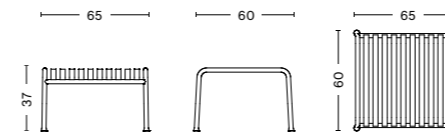

PALISSADE OTTOMAN
Width 65 cm
Depth 60 cm
Height 37 cm
Weight 9 kg