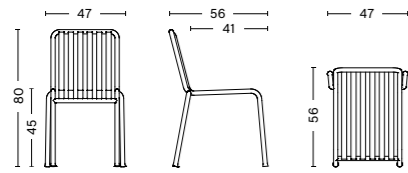

## DIMENSIONS | SEATING

**PALISSADE CHAIR**  
 Width 47 cm  
 Depth 56 cm  
 Height 80 cm  
 Seat height 45 cm  
 Seat depth 41 cm  
 Weight 7,93 kg

**PALISSADE ARMCHAIR**  
 Width 51 cm  
 Depth 56 cm  
 Height 80 cm  
 Seat height 45 cm  
 Seat depth 41 cm  
 Weight 8,98 kg