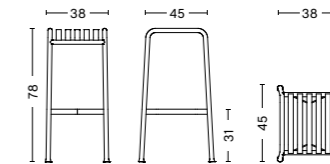

## DIMENSIONS | SEATING

**PALISSADE CHAIR**  
 Width 47 cm  
 Depth 56 cm  
 Height 80 cm  
 Seat height 45 cm  
 Seat depth 41 cm  
 Weight 7,93 kg

**PALISSADE ARMCHAIR**  
 Width 51 cm  
 Depth 56 cm  
 Height 80 cm  
 Seat height 45 cm  
 Seat depth 41 cm  
 Weight 8,98 kg

**PALISSADE DINING ARMCHAIR**  
 Width 63 cm  
 Depth 66 cm  
 Height 80 cm  
 Seat height 45 cm  
 Seat depth 44 cm  
 Weight 11 kg

**PALISSADE STOOL**  
 Width 37 cm  
 Depth 42 cm  
 Height 45 cm  
 Weight 5 kg

**PALISSADE LOUNGE CHAIR LOW**  
 Width 73 cm  
 Depth 81 cm  
 Height 70 cm  
 Seat height 38 cm  
 Seat depth 49 cm  
 Weight 16 kg

**PALISSADE LOUNGE CHAIR HIGH**  
 Width 73 cm  
 Depth 92 cm  
 Height 88 cm  
 Seat height 38 cm  
 Seat depth 49 cm  
 Weight 18 kg

**PALISSADE OTTOMAN**  
 Width 65 cm  
 Depth 60 cm  
 Height 37 cm  
 Weight 9 kg

**PALISSADE BAR STOOL**  
 Width 38 cm  
 Depth 45 cm  
 Height 78 cm  
 Weight 8 kg

Not available in hot galvanised

**PALISSADE DINING BENCH W/O ARMREST**  
 Width 120 cm  
 Depth 70 cm  
 Height 80 cm  
 Seat height 45 cm  
 Weight 19 kg