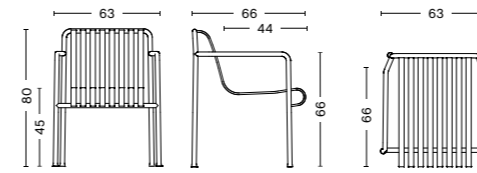

## DIMENSIONS | SEATING

**PALISSADE CHAIR**  
 Width 47 cm  
 Depth 56 cm  
 Height 80 cm  
 Seat height 45 cm  
 Seat depth 41 cm  
 Weight 7,93 kg

**PALISSADE ARMCHAIR**  
 Width 51 cm  
 Depth 56 cm  
 Height 80 cm  
 Seat height 45 cm  
 Seat depth 41 cm  
 Weight 8,98 kg