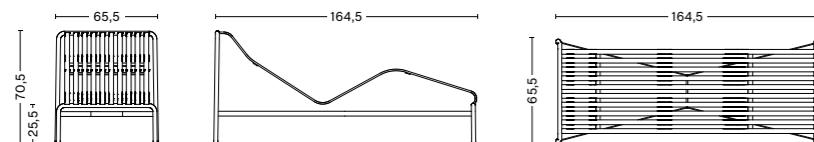

PALISSADE CHAISE LONGUE
Width 65,5 cm
Depth 164,5 cm
Height 70,5 cm
Seat height 25,5 cm
Weight 22,5 kg