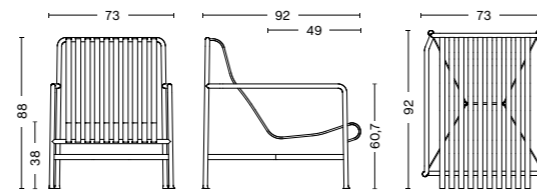

PALISSADE LOUNGE CHAIR HIGH
Width 73 cm
Depth 92 cm
Height 88 cm
Seat height 38 cm
Seat depth 49 cm
Weight 18 kg