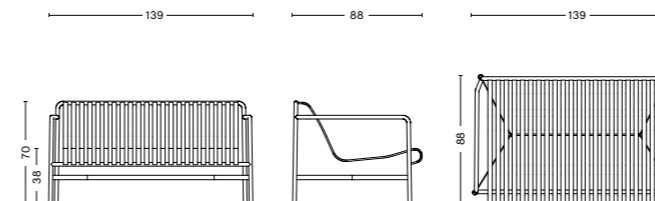

PALISSADE LOUNGE SOFA
Width 139 cm
Depth 88 cm
Height 70 cm
Seat height 38 cm
Seat depth 49 cm
Weight 30,5 kg