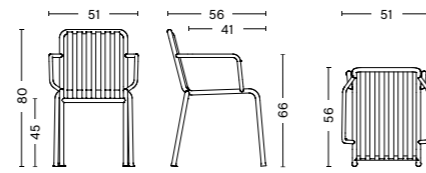

## DIMENSIONS | SEATING

**PALISSADE CHAIR**  
 Width 47 cm  
 Depth 56 cm  
 Height 80 cm  
 Seat height 45 cm  
 Seat depth 41 cm  
 Weight 7,93 kg

**PALISSADE ARMCHAIR**  
 Width 51 cm  
 Depth 56 cm  
 Height 80 cm  
 Seat height 45 cm  
 Seat depth 41 cm  
 Weight 8,98 kg