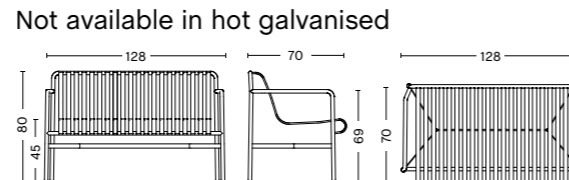

**PALISSADE OTTOMAN**  
 Width 65 cm  
 Depth 60 cm  
 Height 37 cm  
 Weight 9 kg

**PALISSADE BAR STOOL**  
 Width 38 cm  
 Depth 45 cm  
 Height 78 cm  
 Weight 8 kg

Not available in hot galvanised

**PALISSADE DINING BENCH W/O ARMREST**  
 Width 120 cm  
 Depth 70 cm  
 Height 80 cm  
 Seat height 45 cm  
 Weight 19 kg