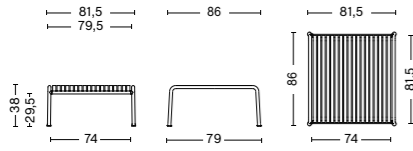

DIMENSIONS | TABLES

PALISSADE LOW TABLE
Length 81,5 cm
Width 86 cm
Height 38 cm
Weight 17,63 kg