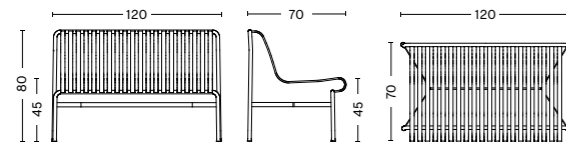

**PALISSADE DINING ARMCHAIR**  
 Width 63 cm  
 Depth 66 cm  
 Height 80 cm  
 Seat height 45 cm  
 Seat depth 44 cm  
 Weight 11 kg

**PALISSADE STOOL**  
 Width 37 cm  
 Depth 42 cm  
 Height 45 cm  
 Weight 5 kg

**PALISSADE LOUNGE CHAIR LOW**  
 Width 73 cm  
 Depth 81 cm  
 Height 70 cm  
 Seat height 38 cm  
 Seat depth 49 cm  
 Weight 16 kg

**PALISSADE LOUNGE CHAIR HIGH**  
 Width 73 cm  
 Depth 92 cm  
 Height 88 cm  
 Seat height 38 cm  
 Seat depth 49 cm  
 Weight 18 kg

**PALISSADE OTTOMAN**  
 Width 65 cm  
 Depth 60 cm  
 Height 37 cm  
 Weight 9 kg

**PALISSADE BAR STOOL**  
 Width 38 cm  
 Depth 45 cm  
 Height 78 cm  
 Weight 8 kg

Not available in hot galvanised

**PALISSADE DINING BENCH W/O ARMREST**  
 Width 120 cm  
 Depth 70 cm  
 Height 80 cm  
 Seat height 45 cm  
 Weight 19 kg