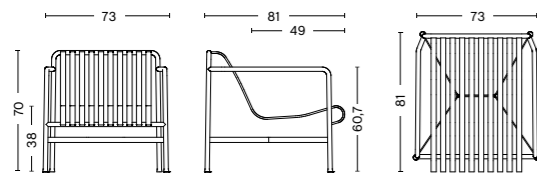

## DIMENSIONS | SEATING

**PALISSADE CHAIR**  
 Width 47 cm  
 Depth 56 cm  
 Height 80 cm  
 Seat height 45 cm  
 Seat depth 41 cm  
 Weight 7,93 kg

**PALISSADE ARMCHAIR**  
 Width 51 cm  
 Depth 56 cm  
 Height 80 cm  
 Seat height 45 cm  
 Seat depth 41 cm  
 Weight 8,98 kg

**PALISSADE DINING ARMCHAIR**  
 Width 63 cm  
 Depth 66 cm  
 Height 80 cm  
 Seat height 45 cm  
 Seat depth 44 cm  
 Weight 11 kg

**PALISSADE STOOL**  
 Width 37 cm  
 Depth 42 cm  
 Height 45 cm  
 Weight 5 kg