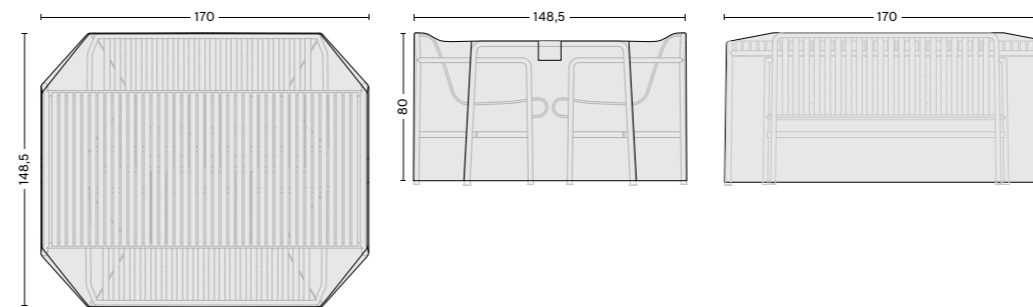

COLOUR & FINISH

Please note that the colours are indicative

Black

FOR TABLE INCL. 2 PCS DINING ARMCHAIR
Length 170 cm
Width 148,5 cm
Height 80 cm