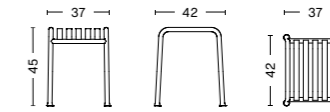

## DIMENSIONS | SEATING

**PALISSADE CHAIR**  
 Width 47 cm  
 Depth 56 cm  
 Height 80 cm  
 Seat height 45 cm  
 Seat depth 41 cm  
 Weight 7,93 kg

**PALISSADE ARMCHAIR**  
 Width 51 cm  
 Depth 56 cm  
 Height 80 cm  
 Seat height 45 cm  
 Seat depth 41 cm  
 Weight 8,98 kg

**PALISSADE DINING ARMCHAIR**  
 Width 63 cm  
 Depth 66 cm  
 Height 80 cm  
 Seat height 45 cm  
 Seat depth 44 cm  
 Weight 11 kg

**PALISSADE STOOL**  
 Width 37 cm  
 Depth 42 cm  
 Height 45 cm  
 Weight 5 kg