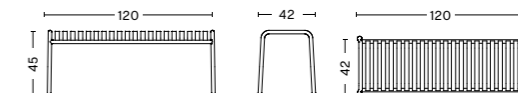

PALISSADE BENCH
Width 120 cm
Depth 42 cm
Height 45 cm
Weight 11 kg