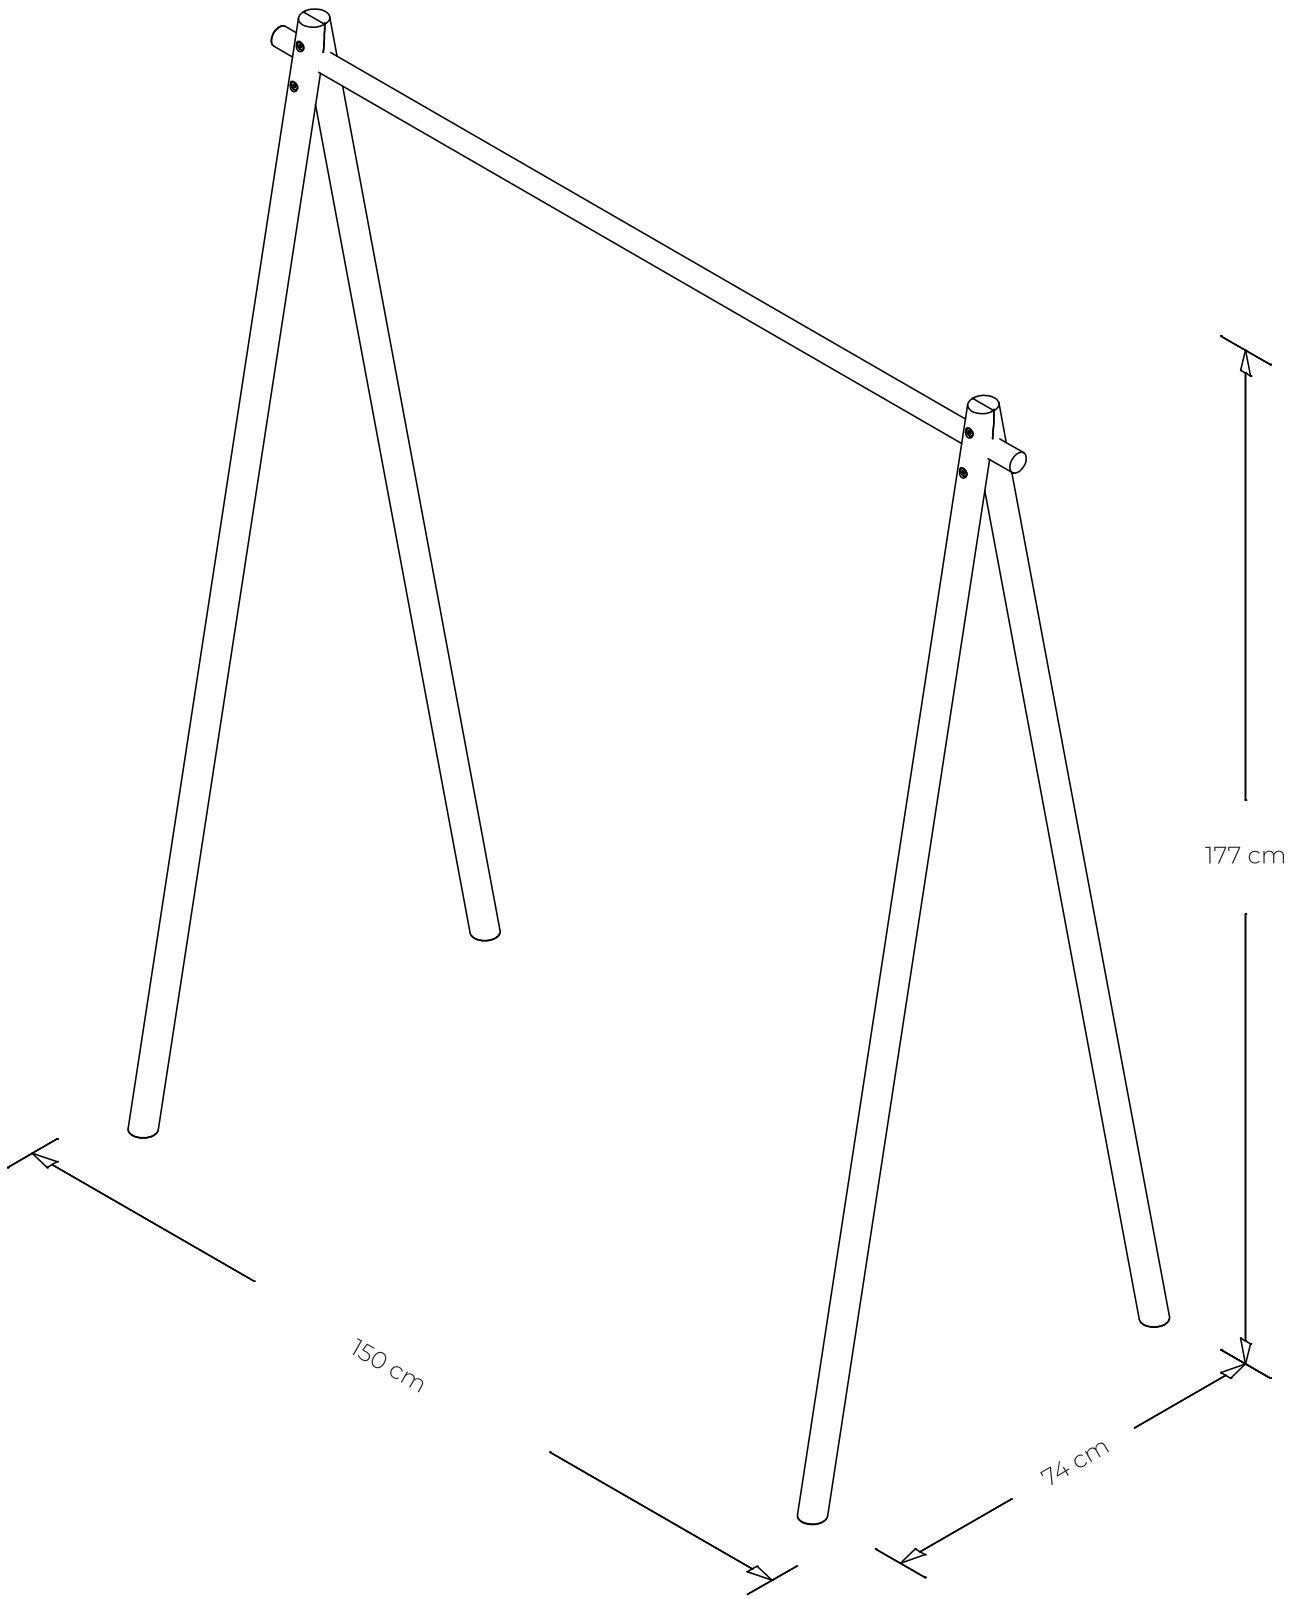

# FITTINGS

---

A x 8

M6 x  
15mm

B x 2

M6 x  
60mm

C x 2

M6 x  
35mm

D x 4

∅25 x  
4mm

E x 1

4mm

4 × ①

1 × ②

A x 8

B x 2

C x 2

D x 4

E x 1

For product care visit [karupdesign.com/care](https://www.karupdesign.com/care)

karup

DESIGN

Share your moments **#karupdesign #karuplifestyle**

[karupdesign.com](http://karupdesign.com)