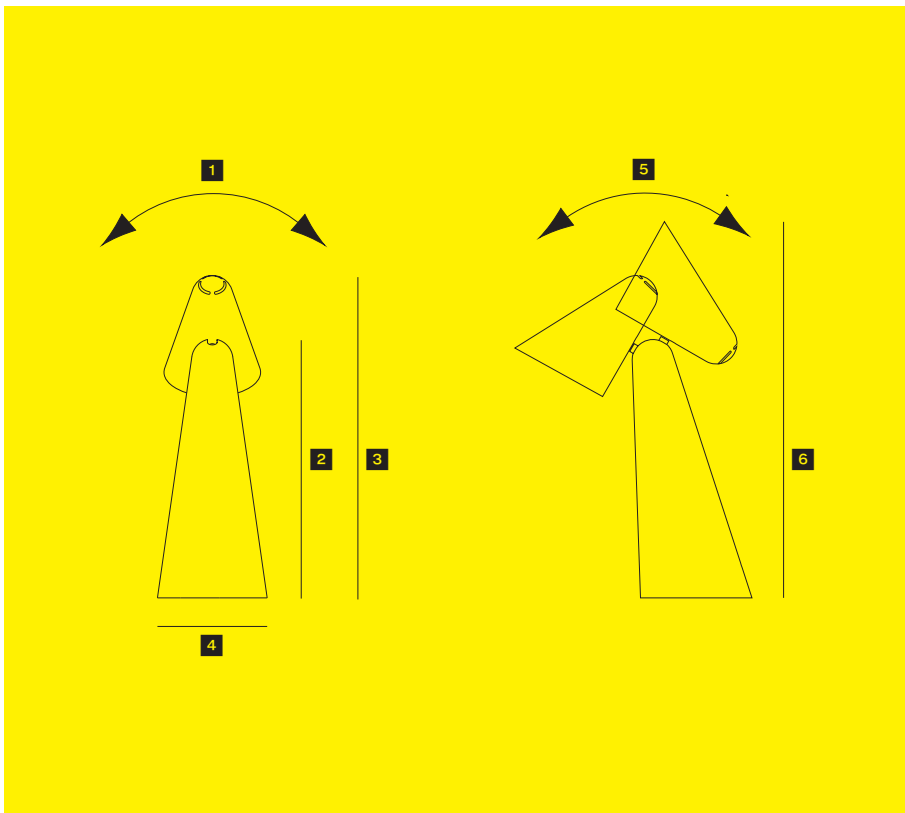

Formagenda

FACTSHEET DON CAMILLO Table

DESIGN	Benjamin Hopf
MATERIAL	Aluminium
FINISHES	Glossy Black Glossy White Special Colours on Request
LIGHT SOURCE	1 × E27, max. 60 W (Not Included)
ENERGY EFFICIENCY	Depending on Lightbulb
OTHER	Cord Switch Head Turns and Rotates

1	350°
2	375mm
3	470 mm
4	160 mm
5	350°
6	550 mm

FINISH	COLOR	CABLE	CODE
Glossy Powdercoating	Black, Reflector White	Black	100-10
Glossy Powdercoating	White	Black	100-11

PACKAGING SIZE	VOLUME	WEIGHT
58 × 33 × 27 cm	0,052m ³	Net Weight 2,2 kg Gross Weight 3,8 kg