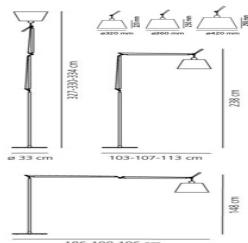

LUMINAIRE

- Watt: **31W**
- Voltage: **48V**
- Delivered lumens output: **1894lm**
- CCT: **3000K**
- Efficiency: **65%**
- Efficacy: **61.1lm/W**
- CRI: **92**
- Dimmer Typology: **Microswitch Dimmer su cavo**

Notes

Diffuser available in three sizes. Complete lamp consists of body lamp + accessories

DESCRIPTION

The code is referred to the body lamp only

PRODUCT CODE: 0762010A

FEATURES

- Article Code: **0762010A**
- Colour: **Alluminium**
- Installation: **Floor**
- Material: **Silk satin fabric or parchment paper, aluminium, steel**
- Series: **Design Collection**
- design by: **Michele De Lucchi, Giancarlo Fassina**

DIMENSIONS

- Length: **cm 103**
- Height: **cm 148**
- Diameter: **cm 32**
- Base Diameter: **cm 33**
- Max Extension Height: **cm 327**
- Max Extension Length: **cm 186**
- Impact Resistance: **N/D**
- Glow Wire Test: **650°C**

SOURCES INCLUDED

- Category: **Led**
- Number: **1**
- Watt: **31W**
- Color temperature (K): **3000K**
- CRI: **90**