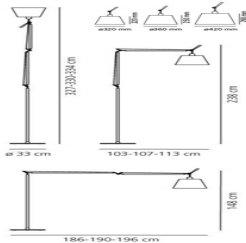

LUMINAIRE

- Watt: **31W**
- Voltage: **48V**
- Delivered lumens output: **1693lm**
- CCT: **3000K**
- Efficiency: **58%**
- Efficacy: **54.61lm/W**
- CRI: **92**
- Dimmer Typology: **Microswitch Dimmer**

Notes

Diffuser available in three sizes. Complete lamp consists of body lamp + accessories

DESCRIPTION

The code is referred to the body lamp only

PRODUCT CODE: 0761010A

FEATURES

- Article Code: **0761010A**
- Colour: **Alluminium**
- Installation: **Floor**
- Material: **Silk satin fabric or parchment paper, aluminium, steel**
- Series: **Design Collection**
- design by: **Michele De Lucchi, Giancarlo Fassina**

DIMENSIONS

- Length: **cm 103**
- Height: **cm 148**
- Diameter: **cm 32**
- Base Diameter: **cm 33**
- Max Extension Height: **cm 327**
- Max Extension Length: **cm 186**
- Impact Resistance: **N/D**
- Glow Wire Test: **650°C**

SOURCES INCLUDED

- Category: **Led**
- Number: **1**
- Watt: **31W**
- Color temperature (K): **3000K**
- CRI: **90**