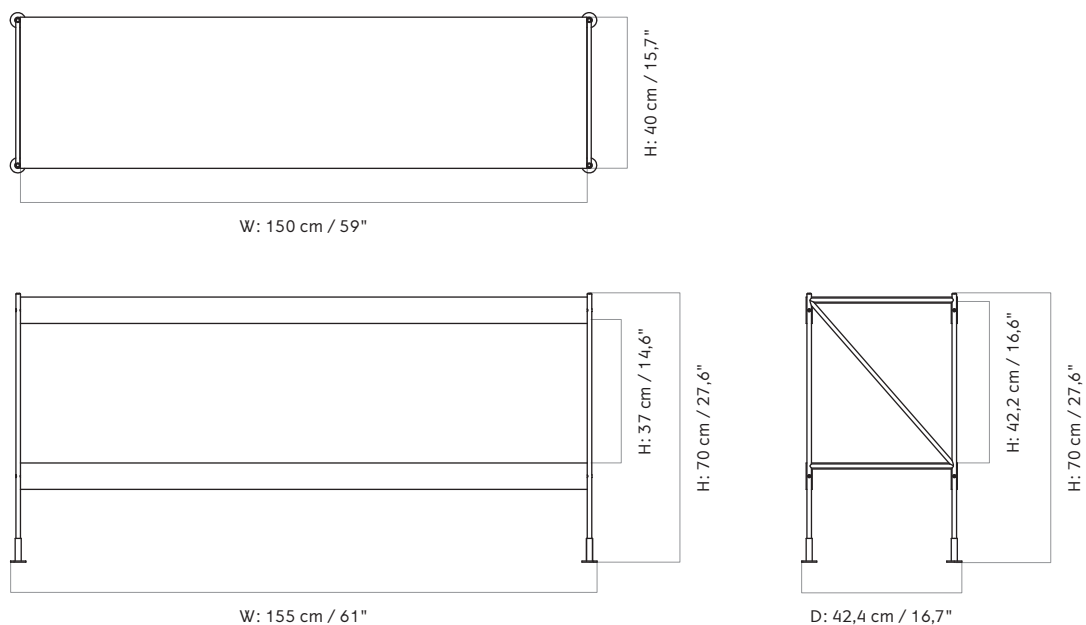

Zet Storage System

BY KASCHKASCH

TECHNICAL SPECIFICATIONS

H70