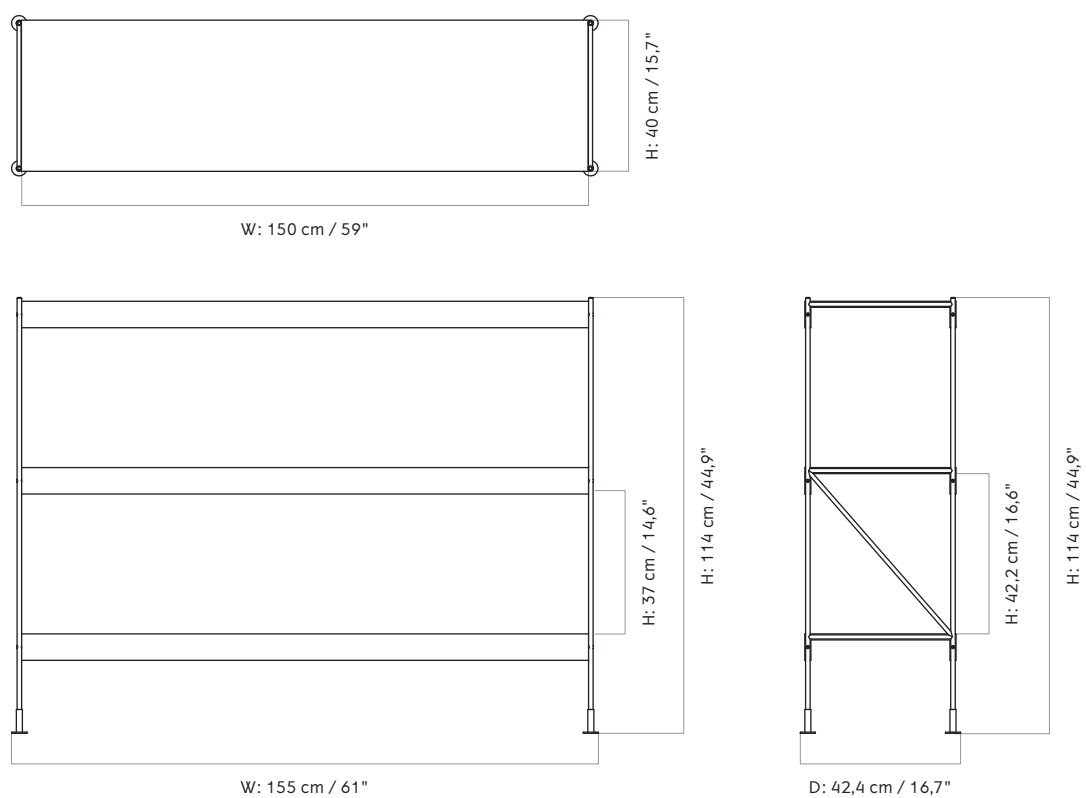

Zet Storage System

BY KASCHKASCH

TECHNICAL SPECIFICATIONS

H70

H114