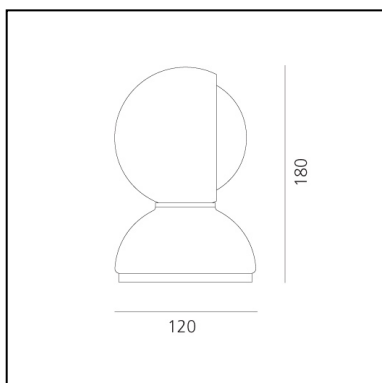

Eclisse, weiß

Vico Magistretti

IP20   EAC  

LUMINAIRE

- Watt: **25W**
- Spannung (V): **220V-240V**
- Lichtstrom (lm): **170lm**
- CCT: **2800K**

BESCHREIBUNG

Eclisse, designed by Vico Magistretti in 1965, won the Compasso d'Oro Award in 1967 and became ambassador of Italian design worldwide. Eclisse is an avant-garde balance between form and function, design and utility. The concept's foundation lies in its functionality of adjusting the intensity of light through its rotating inner shade that "eclipses" the light source. In fact, with a fixed outer shell and a moveable inner shell the lamp can provide direct or diffuse light. A table lamp, it can also be wall mounted. Painted metal body available in white, red or orange with an on/off switch. Eclisse is part of the permanent collection of the most important design Museums, amongst many the MoMa in New York and the Triennale Design Museum in Milan.

ARTIKELNUMMER: 0028010A

FUNKTIONEN

- Artikelnummer: **0028010A**
- Farbe: **weiß**
- Installation: **Tischleuchte**
- Material: **steel, technopolymer**
- Serie: **Design Collection, Modern Classic**
- Anwendungsbereich: **Innenbeleuchtung**
- Einsatzbereich: **Residential**
- Lichtverteilung: **Diffuse Und Direkte**
- design: **Vico Magistretti**

DIMENSION

- Höhe: **cm 18**
- Breite: **cm 12**
- Durchmesser Fuß: **cm 12**
- Widerstand: **N/D**
- Glühdrahttest: **850°**

OHNE LEUCHTMITTEL

- Kategorie: **HALO**
- Anzahl: **1**
- Watt: **25W**
- Sockel: **E14**
- Baureihe: **A**