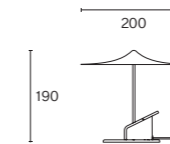

Technical information

Physical	Mounting	Base, clamp and wall-mounted
	Material	Shade & base: aluminium Reflector: ABS Diffuser: PMMA
	Cord length	Total: 200 cm Lamp to switch: 90 cm
	Colour	Article-specific information
	Operation	Switch on cord
LED	Light source	COB LED (included)
	Life time expectancy	50,000 h
	Luminous flux (light source)	690 lm
	Luminous efficacy (light source)	115 lm / W
	Colour temperature (CCT)	2700 K
	Colour Rendering Index (CRI)	≥ 90
Optics	Reflector	
Electronic	Watt	6 W
	Voltage	100 – 240 V
	Light control	On/Off
Packaging	Dimensions	L21 × W21 × H11 cm (0.005 m³)
	Gross weight	0.8 kg

w153 Île

Article-specific information

Colour	Art. No / EAN code
Jet black (RAL 9005)	153M19005 / 7330492007984
Traffic white (RAL 9016)	153M19016 / 7330492007991
Poppy red (NCS S-0580 Y80R)	153M10580 / 7330492006062
Sky blue (NCS S-0515R90B)	153M10515 / 7330492006079
Light yellow (NCS S-1020 G80Y)	153M11020 / 7330492006086
Grey brown (NCS S-5010 Y90R)	153M15010 / 7330492006093
Petrol (NCS S-6530 B30G)	153M16530 / 7330492006109