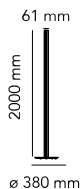

Coordinates Floor

by Michael Anastassiades , 2020

Coordinates Floor is a floor lamp with diffuse light composed of two vertical poles that can be oriented during installation, attached to a base with an anodized aluminium cover. Each element is made of extruded anodized aluminium with a champagne finish and a diffuser in platinum optical silicone with an integrated LED strip (CRI 95). Usable power cable length 260 cm with pedal dimmer switch for ON/OFF and adjustable brightness 10–100%. Power supply attached to interchangeable plug.

Mounting	Pendant
Environment	Indoor
Weight	11 Kg
Light sources available	1 x Strip Led 61W [i] 2700K 3240lm CRI95
Emergency	Without
Voltage	48V
Power	61W
Battery	No
Supply included	No
Materials	Aluminum, Platinic silicone extruded opal
Colors	 F1801044 - Anodized Champagne
Certificate	