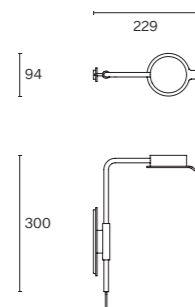

w102 Chipperfield b

w102 Chipperfield f

Article-specific information

Version	b	f
Mounting	Base	Floor base
Cord length	180 cm	Total: 250 cm / Lamp to switch: 40 cm
Operation	Integrated dimmer switch	Dimmer switch on cord
Packaging dimensions	L51 × W36 × H12 cm (0.02 m ³)	L118 × W40 × H12 cm (0.06 m ³)
Gross weight	3.3 kg	8.4 kg
Net weight	2.3 kg	6.2 kg
Colour	Art. No / EAN code	Art. No / EAN code
Brass	102T100.2 / 7330492008431	
Dark steel	102T105.2 / 7330492008448	102F105.2 / 7330492008509
Brass / dark steel		102F005.2 / 7330492008493

w102 Chipperfield w

w102 Chipperfield p

Article-specific information

Version	w	p
Mounting	Wall bracket	Pin — integrated (hole ø15 mm)
Cord length	Total: 205 cm / Lamp to switch: 25 cm	180 cm
Operation	Dimmer switch on cord	Integrated dimmer switch
Packaging dimensions	L36 × W30 × H12 cm (0.01 m ³)	L51 × W36 × H12 cm (0.02 m ³)
Gross weight	1.4 kg	1.9 kg
Net weight	0.8 kg	0.9 kg
Colour	Art. No / EAN code	Art. No / EAN code
Brass ●	102W100.2 / 7330492008479	102P100.2 / 7330492008455
Dark steel ●	102W105.2 / 7330492008486	102P105.2 / 7330492008462