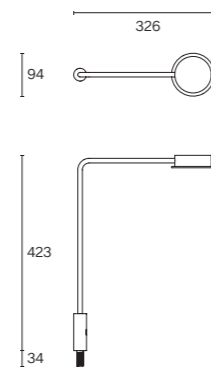

w102 Chipperfield b

w102 Chipperfield f

Article-specific information

Version	b	f
Mounting	Base	Floor base
Cord length	180 cm	Total: 250 cm / Lamp to switch: 40 cm
Operation	Integrated dimmer switch	Dimmer switch on cord
Packaging dimensions	L51 × W36 × H12 cm (0.02 m ³)	L118 × W40 × H12 cm (0.06 m ³)
Gross weight	3.3 kg	8.4 kg
Net weight	2.3 kg	6.2 kg
Colour	Art. No / EAN code	Art. No / EAN code
Brass	102T100.2 / 7330492008431	
Dark steel	102T105.2 / 7330492008448	102F105.2 / 7330492008509
Brass / dark steel		102F005.2 / 7330492008493

w102 Chipperfield w

w102 Chipperfield p

Article-specific information

Version	w	p
Mounting	Wall bracket	Pin — integrated (hole ø15 mm)
Cord length	Total: 205 cm / Lamp to switch: 25 cm	180 cm
Operation	Dimmer switch on cord	Integrated dimmer switch
Packaging dimensions	L36 × W30 × H12 cm (0.01 m ³)	L51 × W36 × H12 cm (0.02 m ³)
Gross weight	1.4 kg	1.9 kg
Net weight	0.8 kg	0.9 kg
Colour	Art. No / EAN code	Art. No / EAN code
Brass ●	102W100.2 / 7330492008479	102P100.2 / 7330492008455
Dark steel ●	102W105.2 / 7330492008486	102P105.2 / 7330492008462