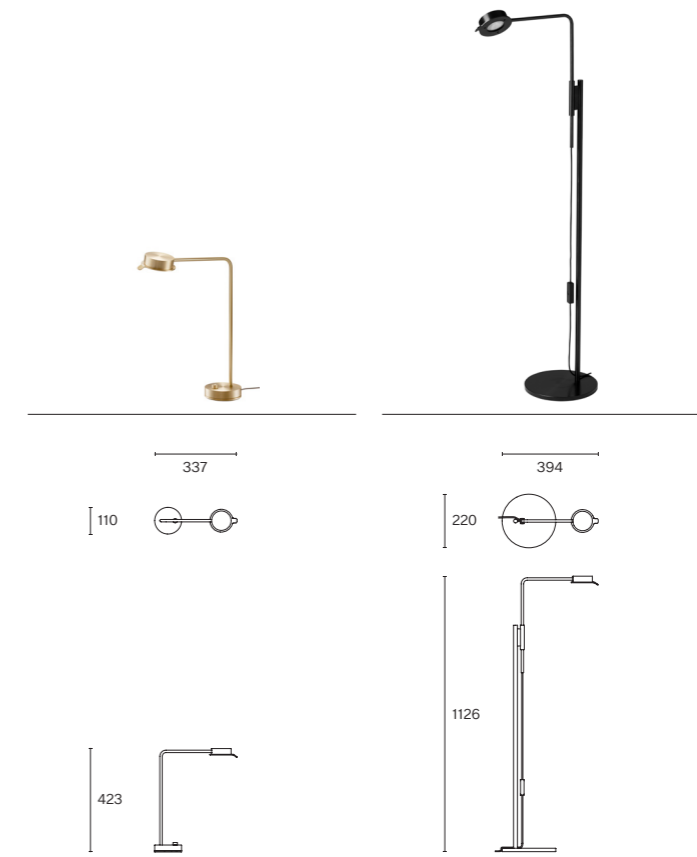

Technical information

Luminous intensity distribution (polar)

w102b Chipperfield

Luminaire luminous flux: 457 lm

Luminaire luminous efficacy: 61 lm / W

● C0/C180
● C90/C270

cd

Physical	Mounting	Article-specific information		
	Material	Shade, arm, floor stand, base, wall bracket & pin: solid brass / steel Dimmer housing on cord: ABS Prismatic diffuser: PMMA Reflector: polycarbonate		
	Cord length	Article-specific information		
	Operation	Article-specific information		
LED	Light source	COB LED (included)		
	Life time expectancy	50,000 h		
	Luminous flux (light source)	690 lm		
	Luminous efficacy (light source)	115 lm / W		
	Colour temperature (CCT)	2700 K		
	Colour Rendering Index (CRI)	≥ 90		
Optics	Prismatic diffuser			
	Reflector			
Electronic	Watt	6 W	Modulation	0.9%
	Voltage	100–240 V	Flicker index	0.001
	Light control	Dimmable	SVM	0.0 (flicker-free)
Packaging	Dimensions	Article-specific information		
	Gross weight	Article-specific information		

w102 Chipperfield b

w102 Chipperfield f

Article-specific information

Version	b	f
Mounting	Base	Floor base
Cord length	180 cm	Total: 250 cm / Lamp to switch: 40 cm
Operation	Integrated dimmer switch	Dimmer switch on cord
Packaging dimensions	L51 × W36 × H12 cm (0.02 m ³)	L118 × W40 × H12 cm (0.06 m ³)
Gross weight	3.3 kg	8.4 kg
Net weight	2.3 kg	6.2 kg
Colour	Art. No / EAN code	Art. No / EAN code
Brass	102T100.2 / 7330492008431	
Dark steel	102T105.2 / 7330492008448	102F105.2 / 7330492008509
Brass / dark steel		102F005.2 / 7330492008493