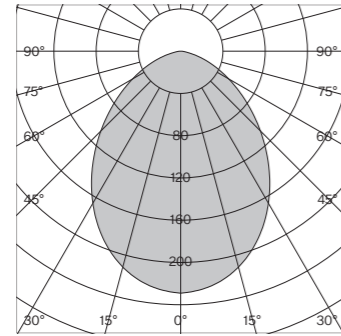

Technical information

Luminous intensity distribution (polar)

w102b Chipperfield

Luminaire luminous flux: 457 lm

Luminaire luminous efficacy: 61 lm / W

● C0/C180
● C90/C270

cd

Physical	Mounting	Article-specific information		
	Material	Shade, arm, floor stand, base, wall bracket & pin: solid brass / steel Dimmer housing on cord: ABS Prismatic diffuser: PMMA Reflector: polycarbonate		
	Cord length	Article-specific information		
	Operation	Article-specific information		
LED	Light source	COB LED (included)		
	Life time expectancy	50,000 h		
	Luminous flux (light source)	690 lm		
	Luminous efficacy (light source)	115 lm / W		
	Colour temperature (CCT)	2700 K		
	Colour Rendering Index (CRI)	≥ 90		
Optics	Prismatic diffuser			
	Reflector			
Electronic	Watt	6 W	Modulation	0.9%
	Voltage	100–240 V	Flicker index	0.001
	Light control	Dimmable	SVM	0.0 (flicker-free)
Packaging	Dimensions	Article-specific information		
	Gross weight	Article-specific information		